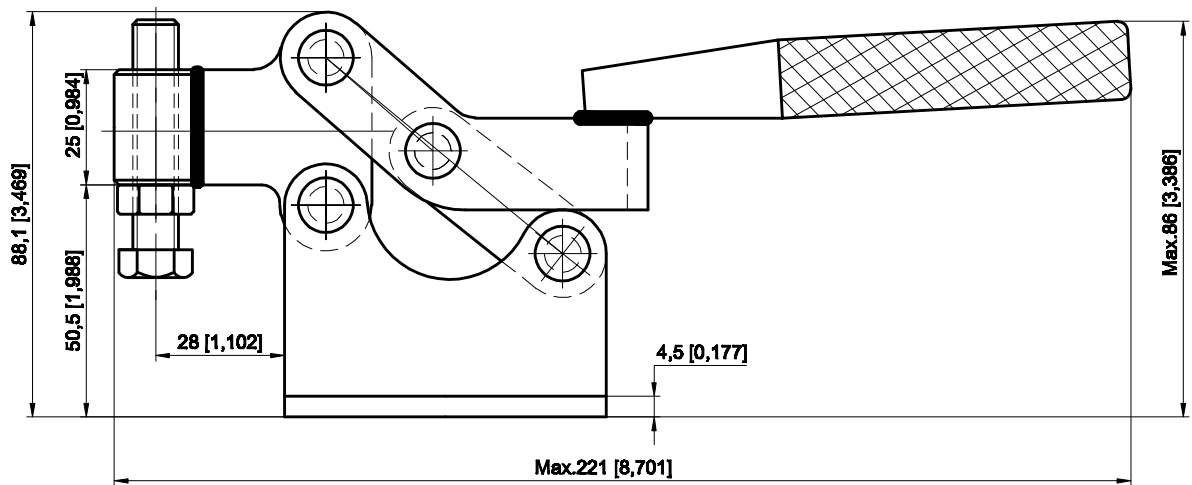

PART NUMBER: CH-20448

BAR OPENS:90°

HANDLE OPENS:83°

SPINDLE SUPPLIED:CH-SA-105015