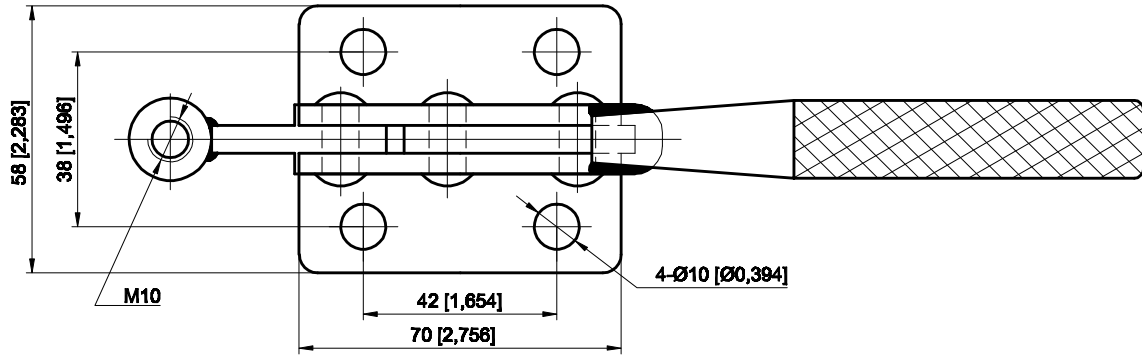

PART NUMBER: CH-20448

BAR OPENS:90°

HANDLE OPENS:83°

SPINDLE SUPPLIED:CH-SA-105015