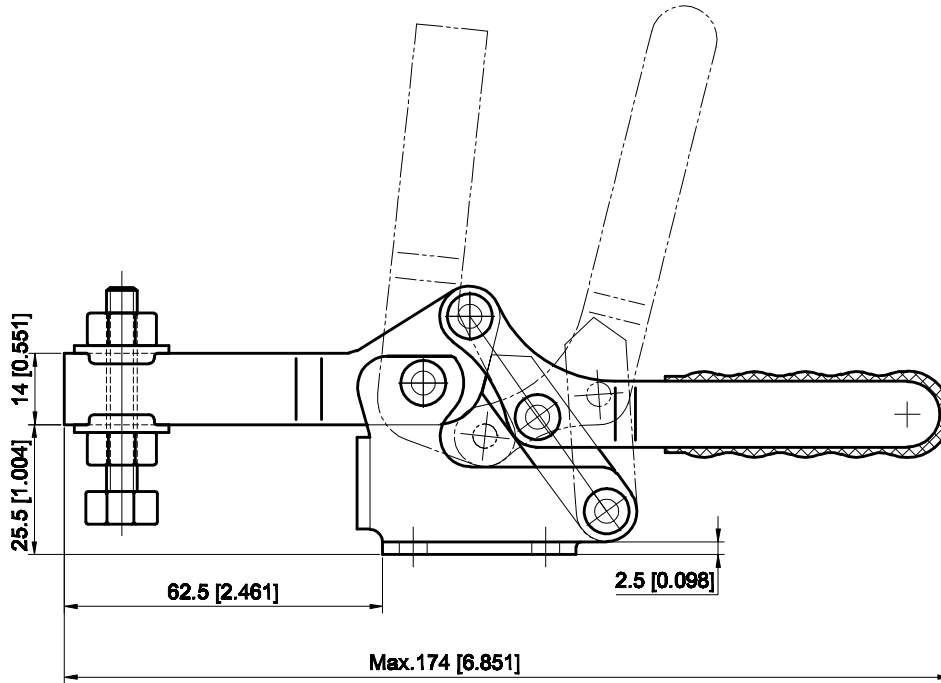

PART NUMBER: CH-21502-B

BAR OPENS:94°

HANDLE OPENS:76°

SPINDLE SUPPLIED:CH-SA-064010