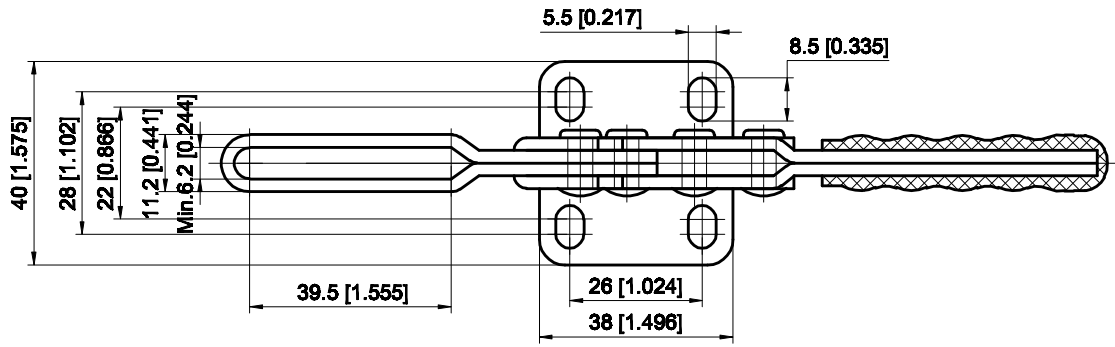

PART NUMBER: CH-21502-B

BAR OPENS:94°

HANDLE OPENS:76°

SPINDLE SUPPLIED:CH-SA-064010