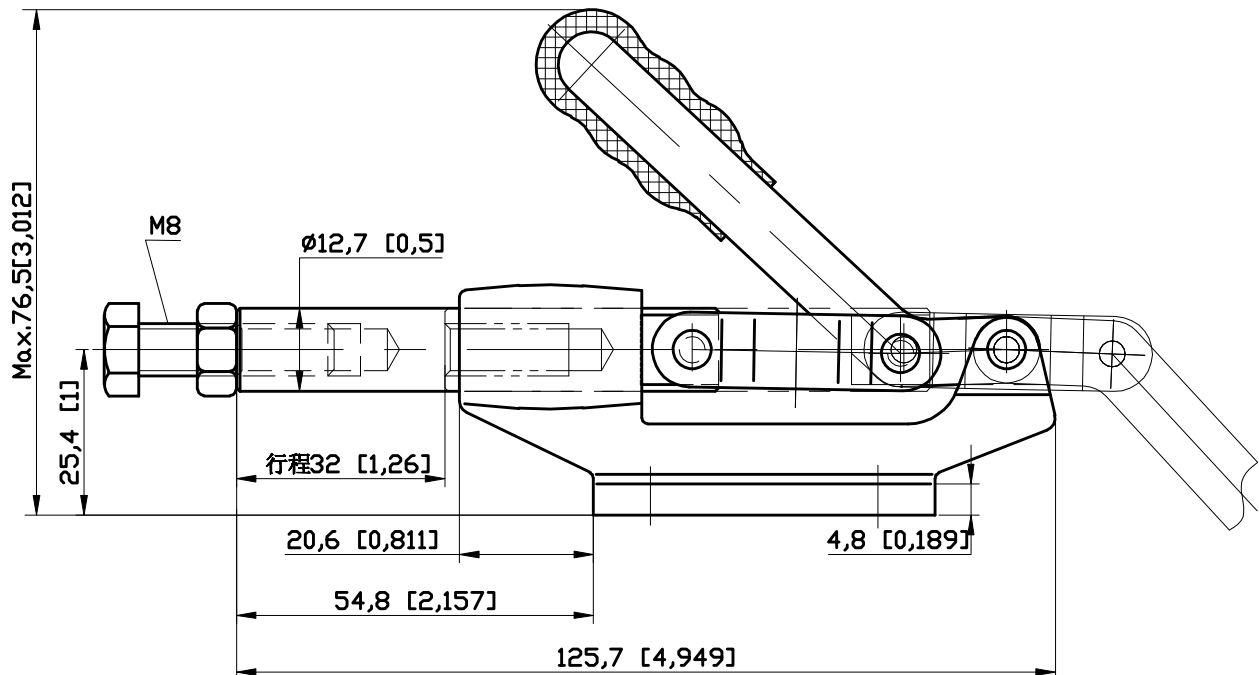

PART NUMBER: CH-304-CM

PLUNGER STROKE 32mm

SPINDLE SUPPLIED: CH-SA-085012