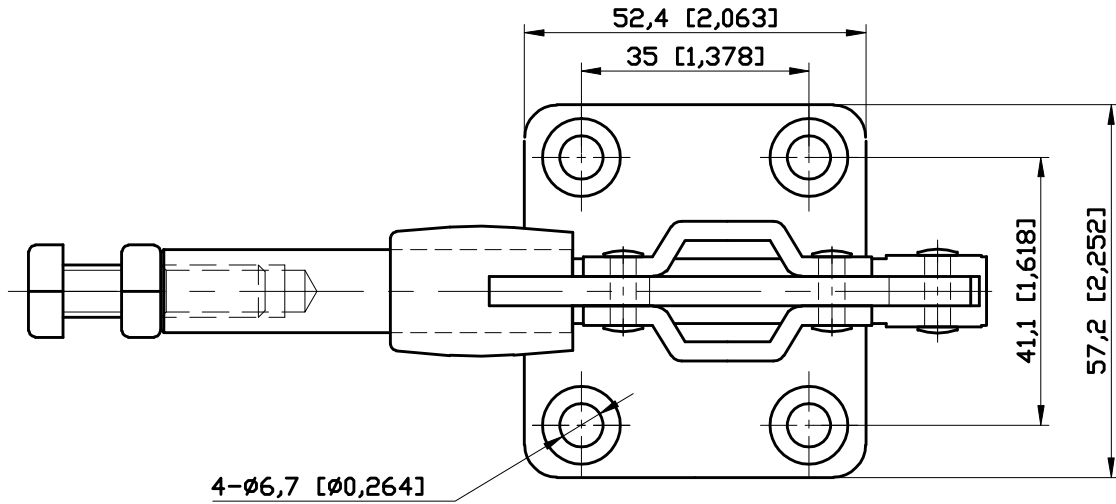

PART NUMBER: CH-304-CM

PLUNGER STROKE 32mm

SPINDLE SUPPLIED: CH-SA-085012