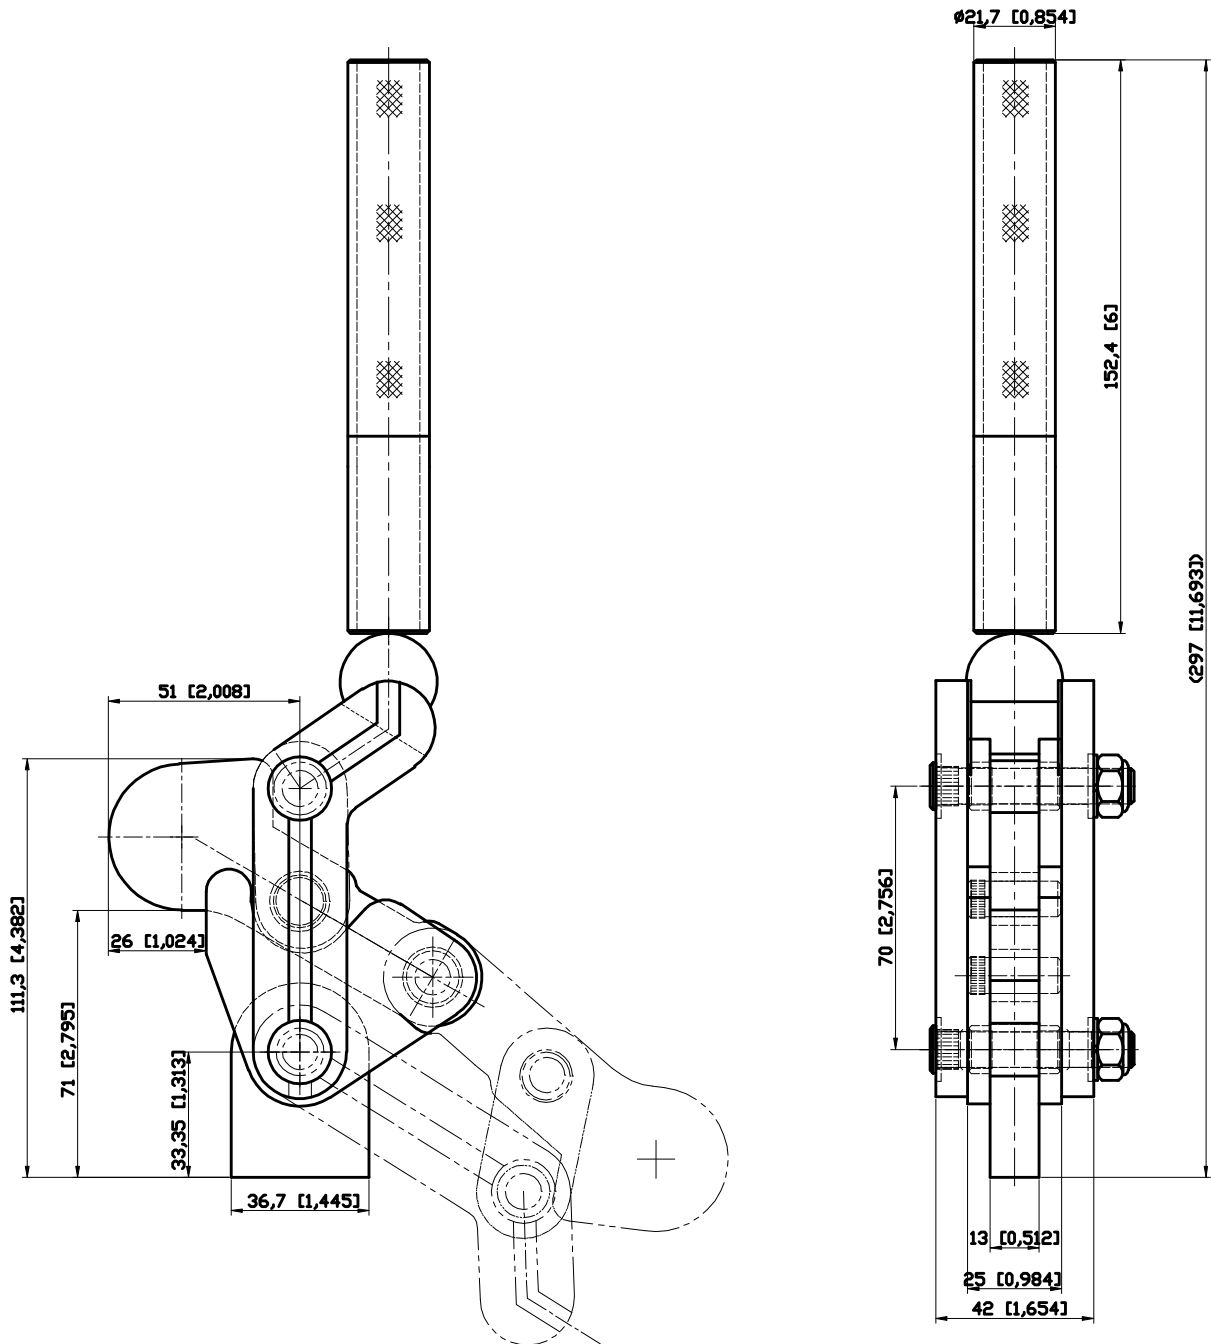

PART NUMBER: CH-70203

HANDLE OPENS 122°
BAR OPENS 191°