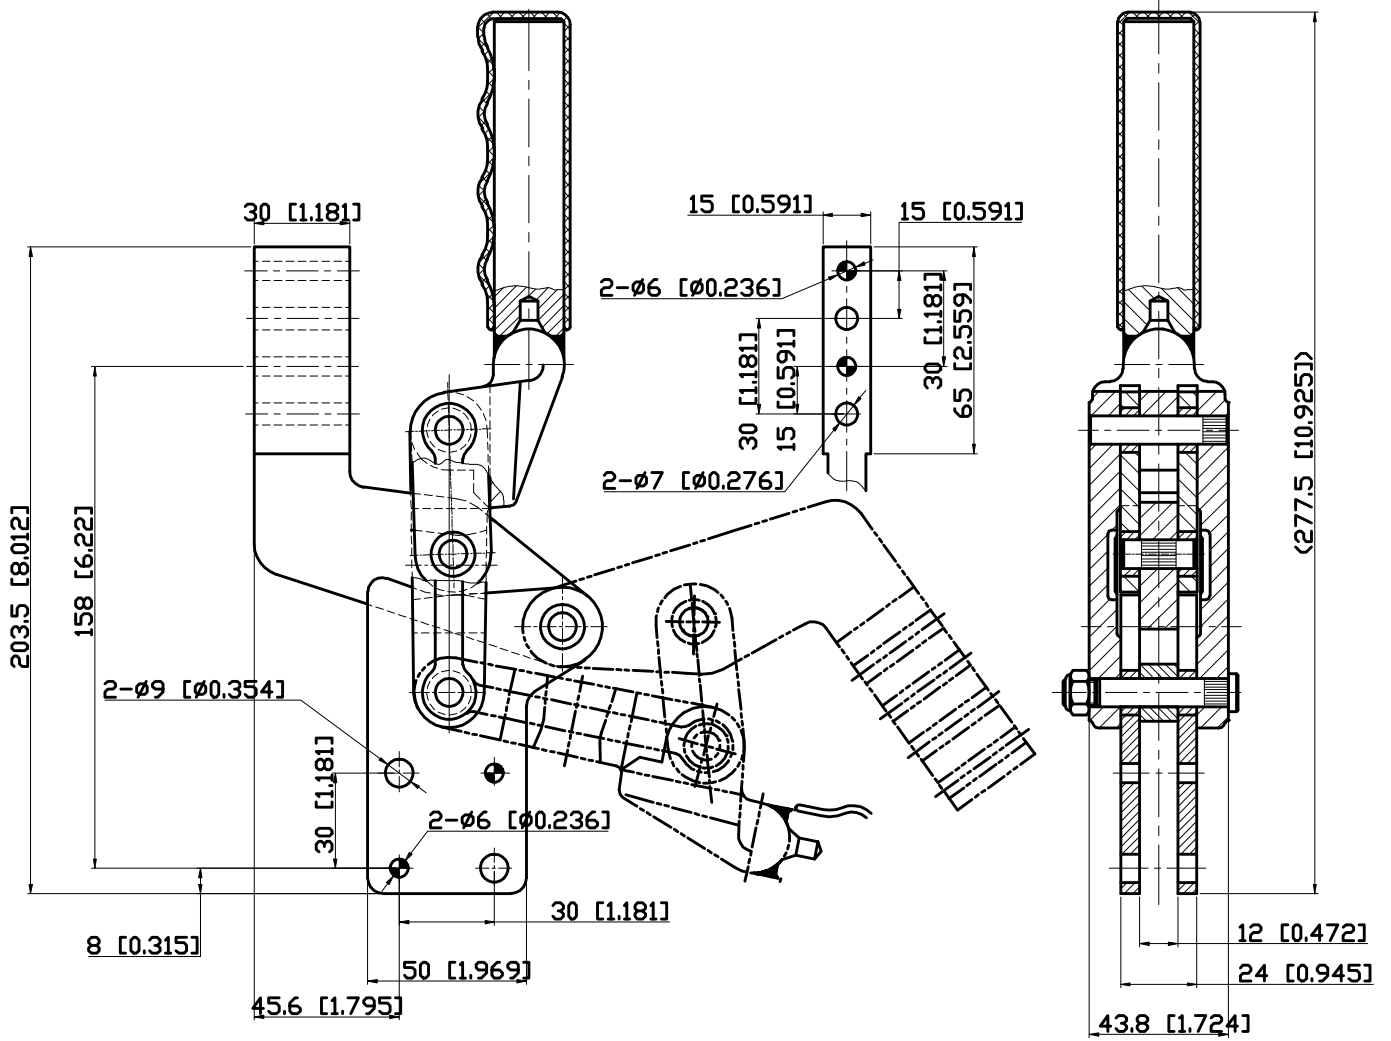

PART NUMBER: CH-71230B

HANDLE OPENS 128°
BAR OPENS 200°