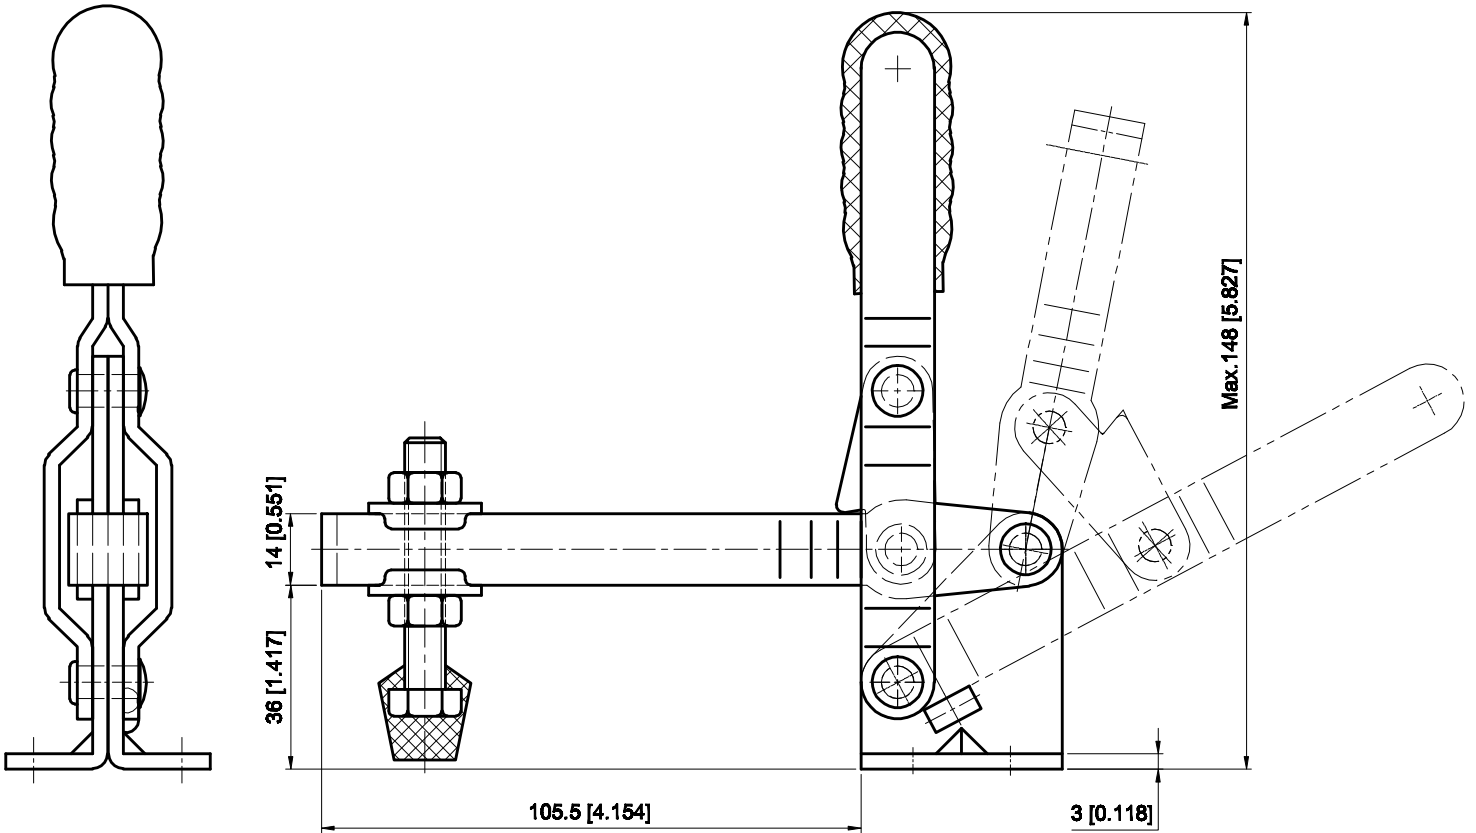

PART NUMBER: CH-101-E

BAR OPENS:100°
HANDLE OPENS:60°
SPINDLE SUPPLIED:CH-FC-56212