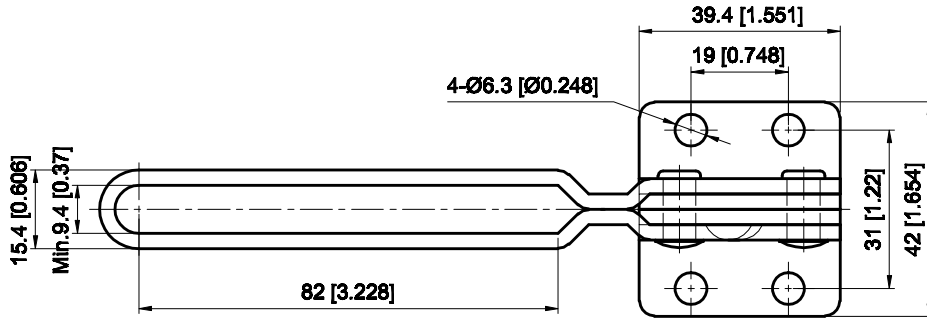

PART NUMBER: CH-101-E

BAR OPENS:100°
HANDLE OPENS:60°
SPINDLE SUPPLIED:CH-FC-56212