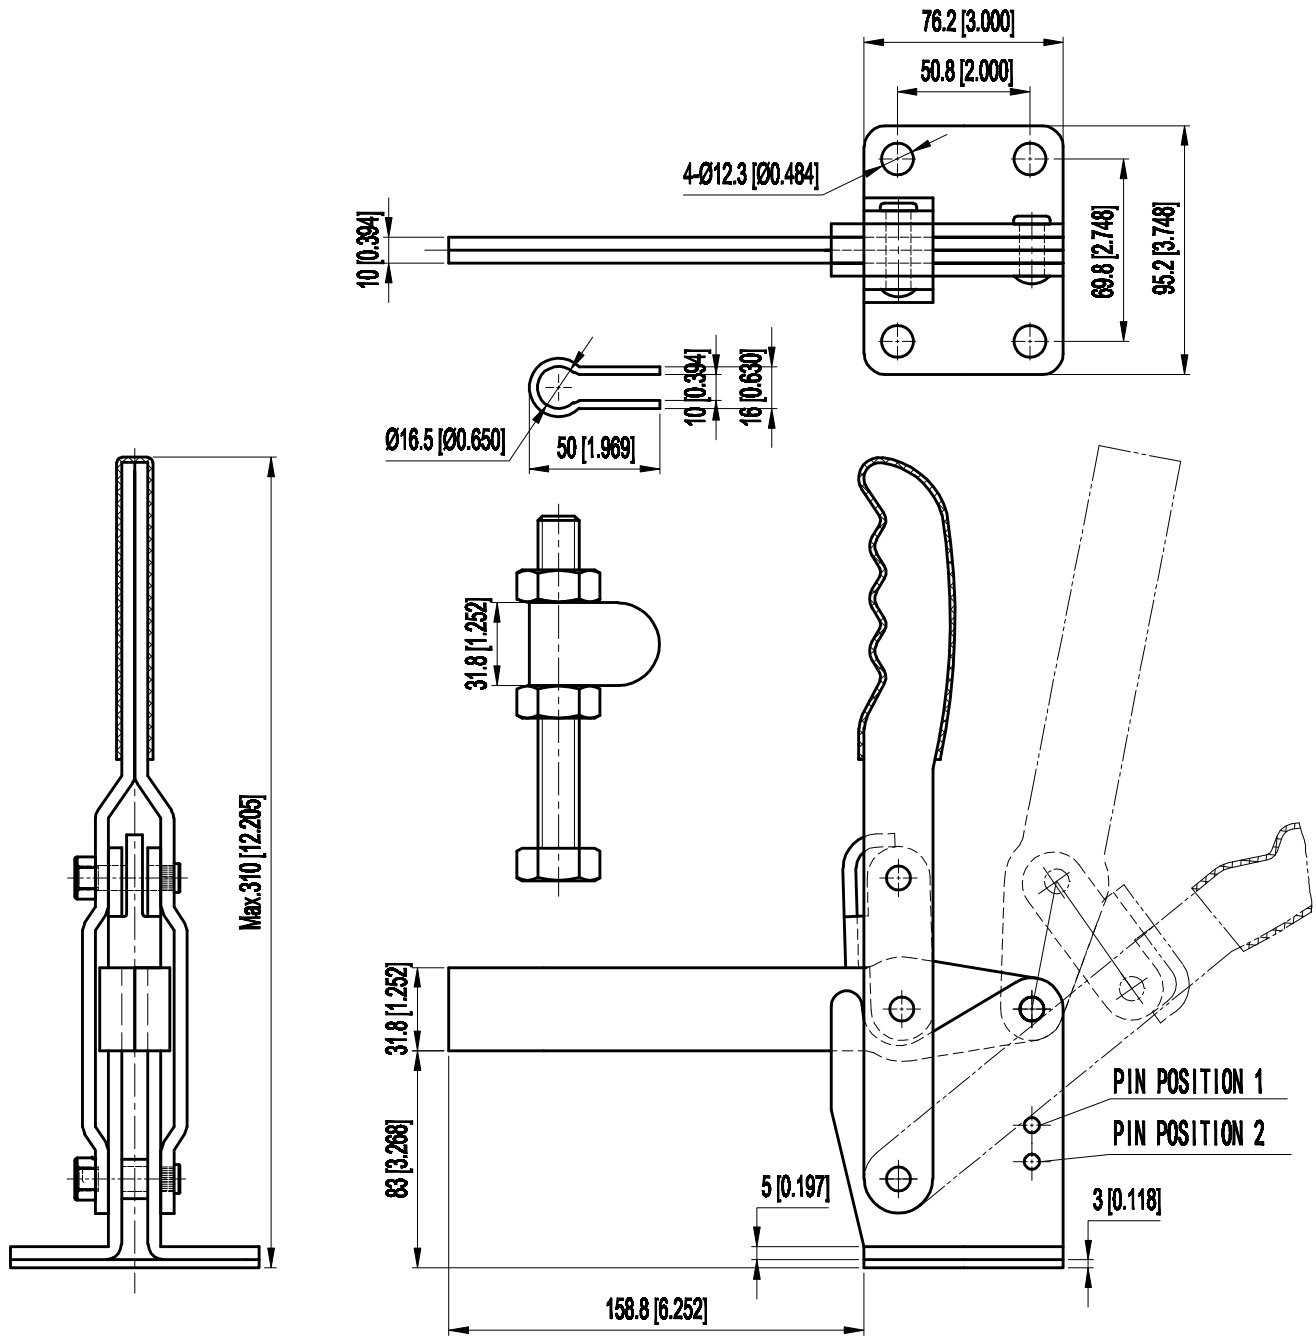

PART NUMBER: CH-101-JS

BAR OPENS: 100°~140°
HANDLE OPENS: 48°~60°
SPINDLE SUPPLIED: CH-SA-58500