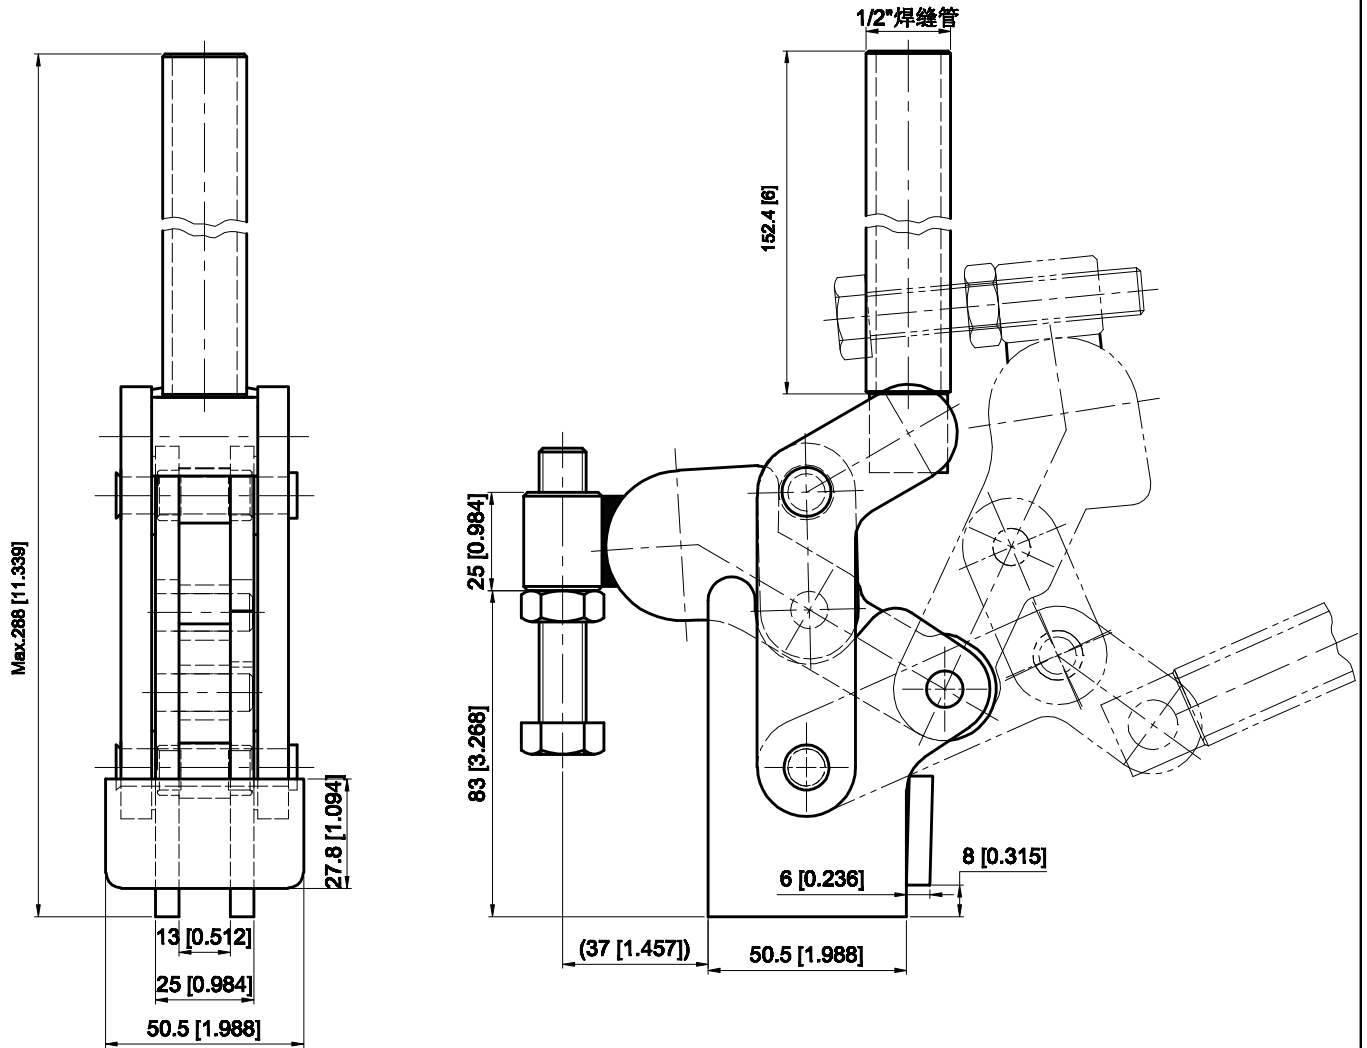

PART NUMBER: CH-101-KS

BAR OPENS:85°
HANDLE OPENS:66°
SPINDLE SUPPLIED:CH-SA-128017