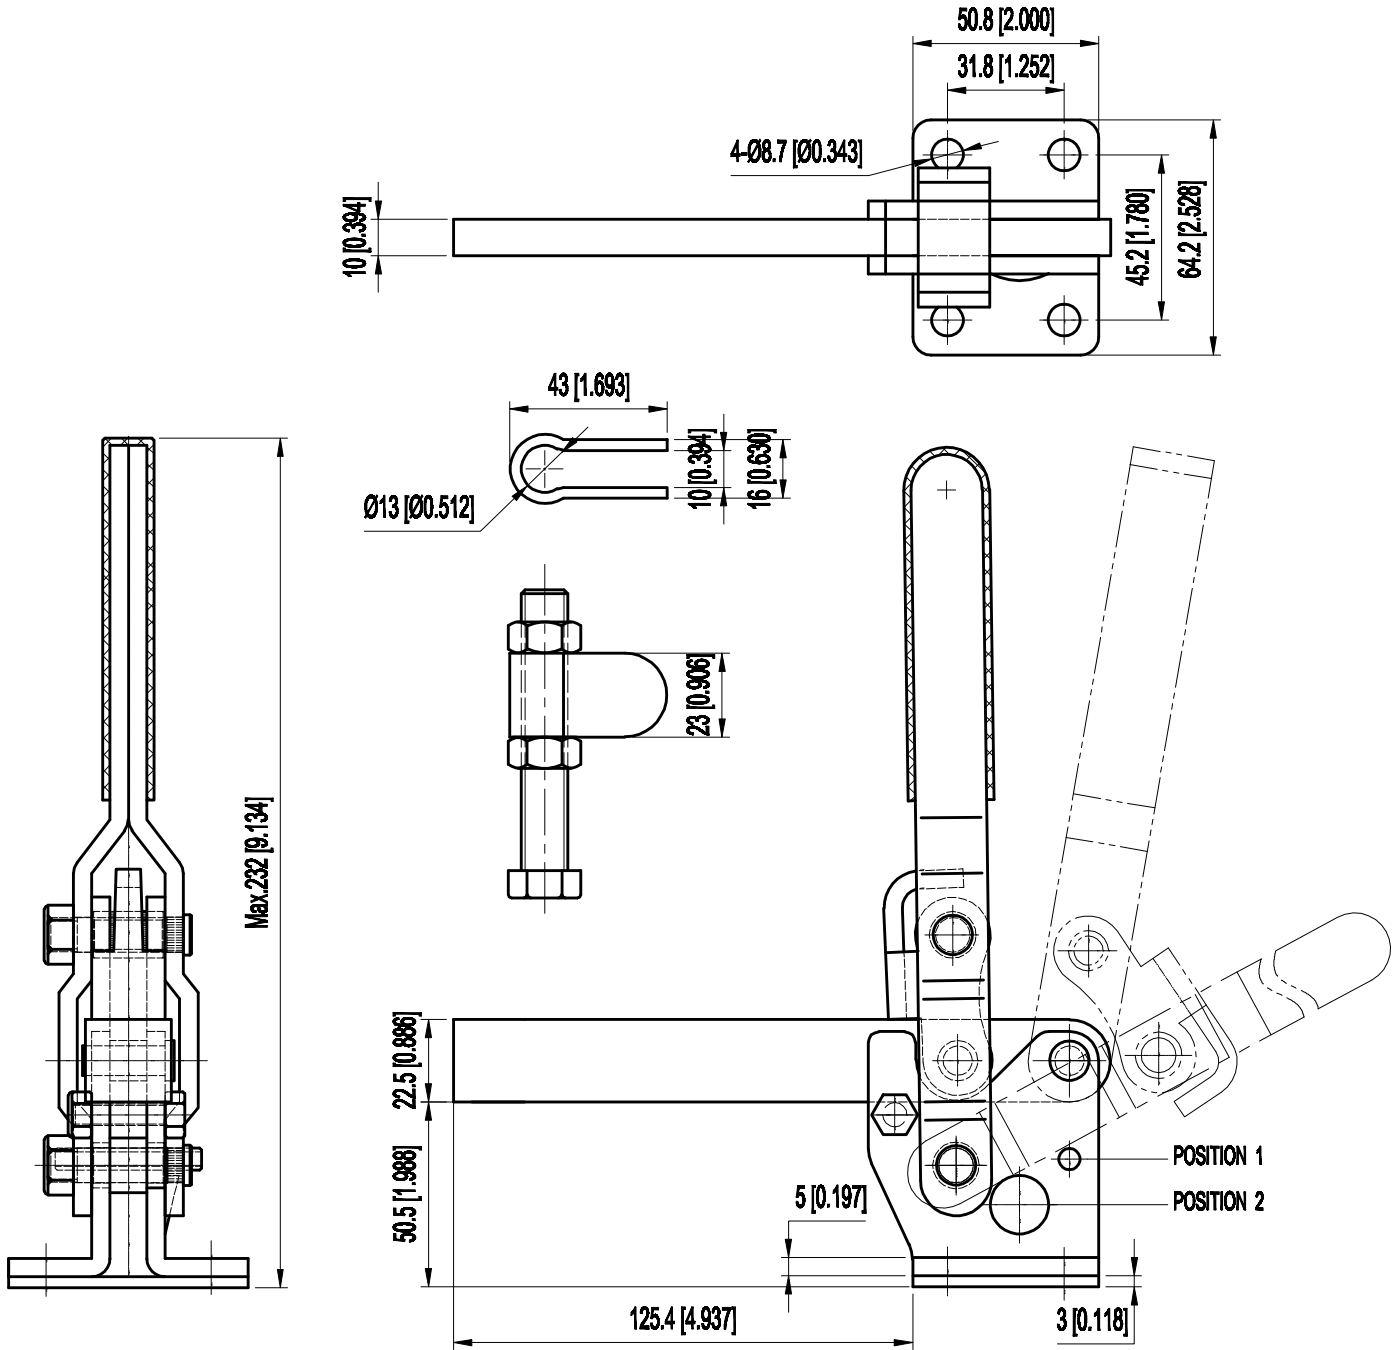

PART NUMBER: CH-10249

BAR OPENS: 100' ~ 115'
HANDLE OPENS: 62' ~ 68'
SPINDLE SUPPLIED: CH-SA-12300