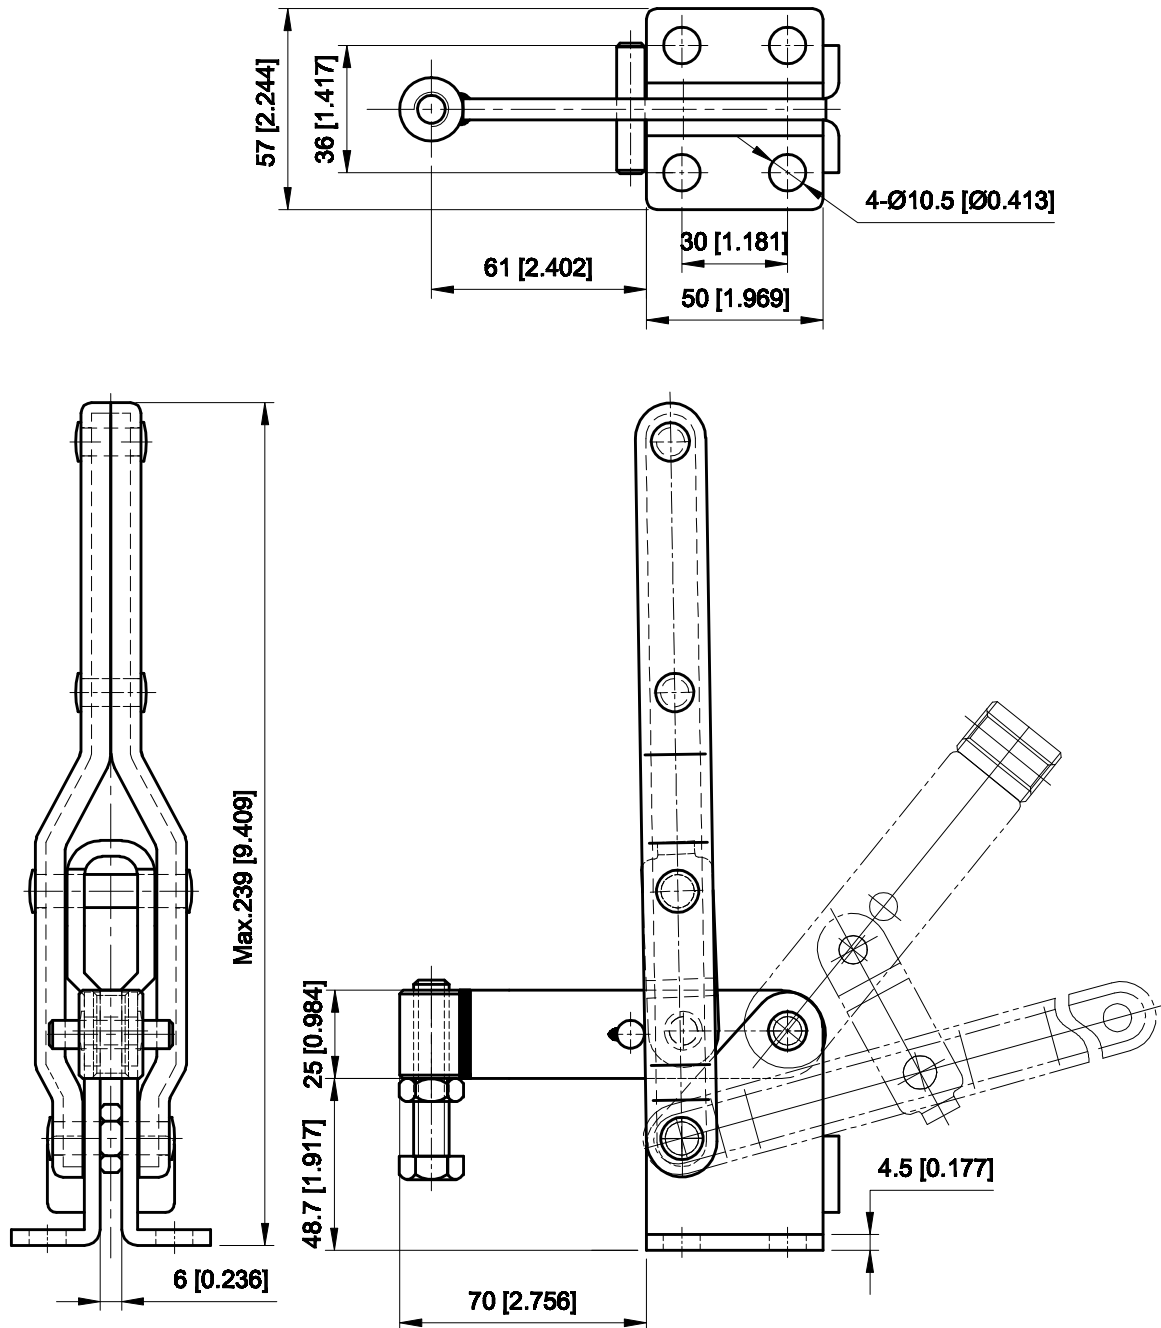

PART NUMBER: **CH-10444**

BAR OPENS: 129°
HANDLE OPENS: 75.5°
SPINDLE SUPPLIED: CH-SA-38200