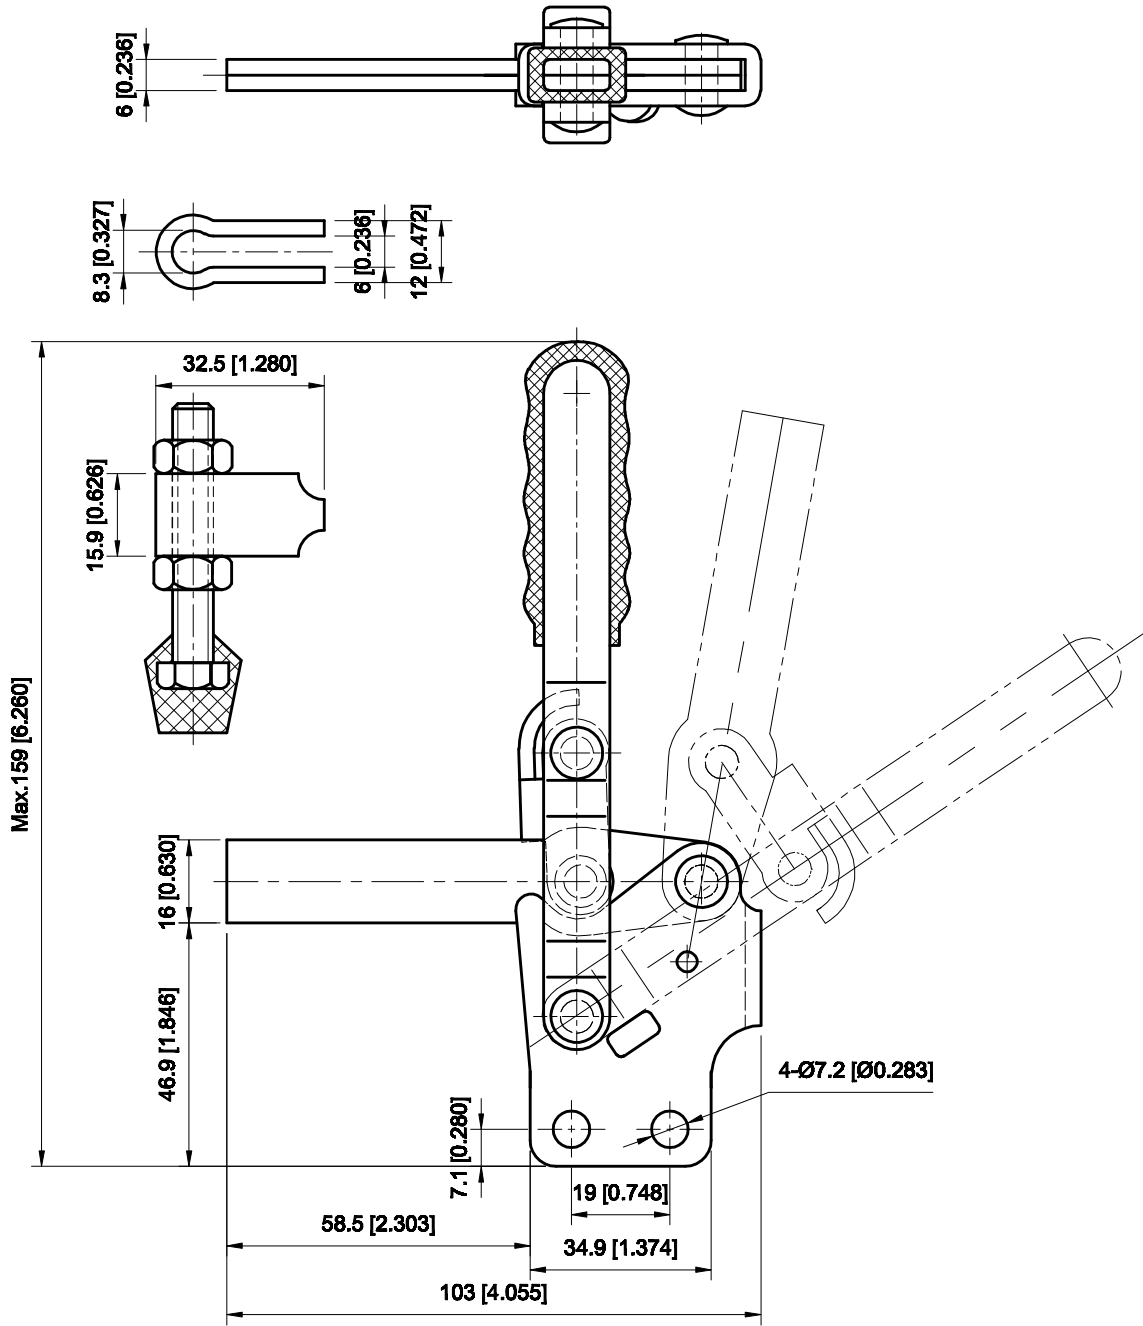

PART NUMBER: CH-12145

BAR OPENS:100°
HANDLE OPENS:60°
SPINDLE SUPPLIED:CH-FC-56212