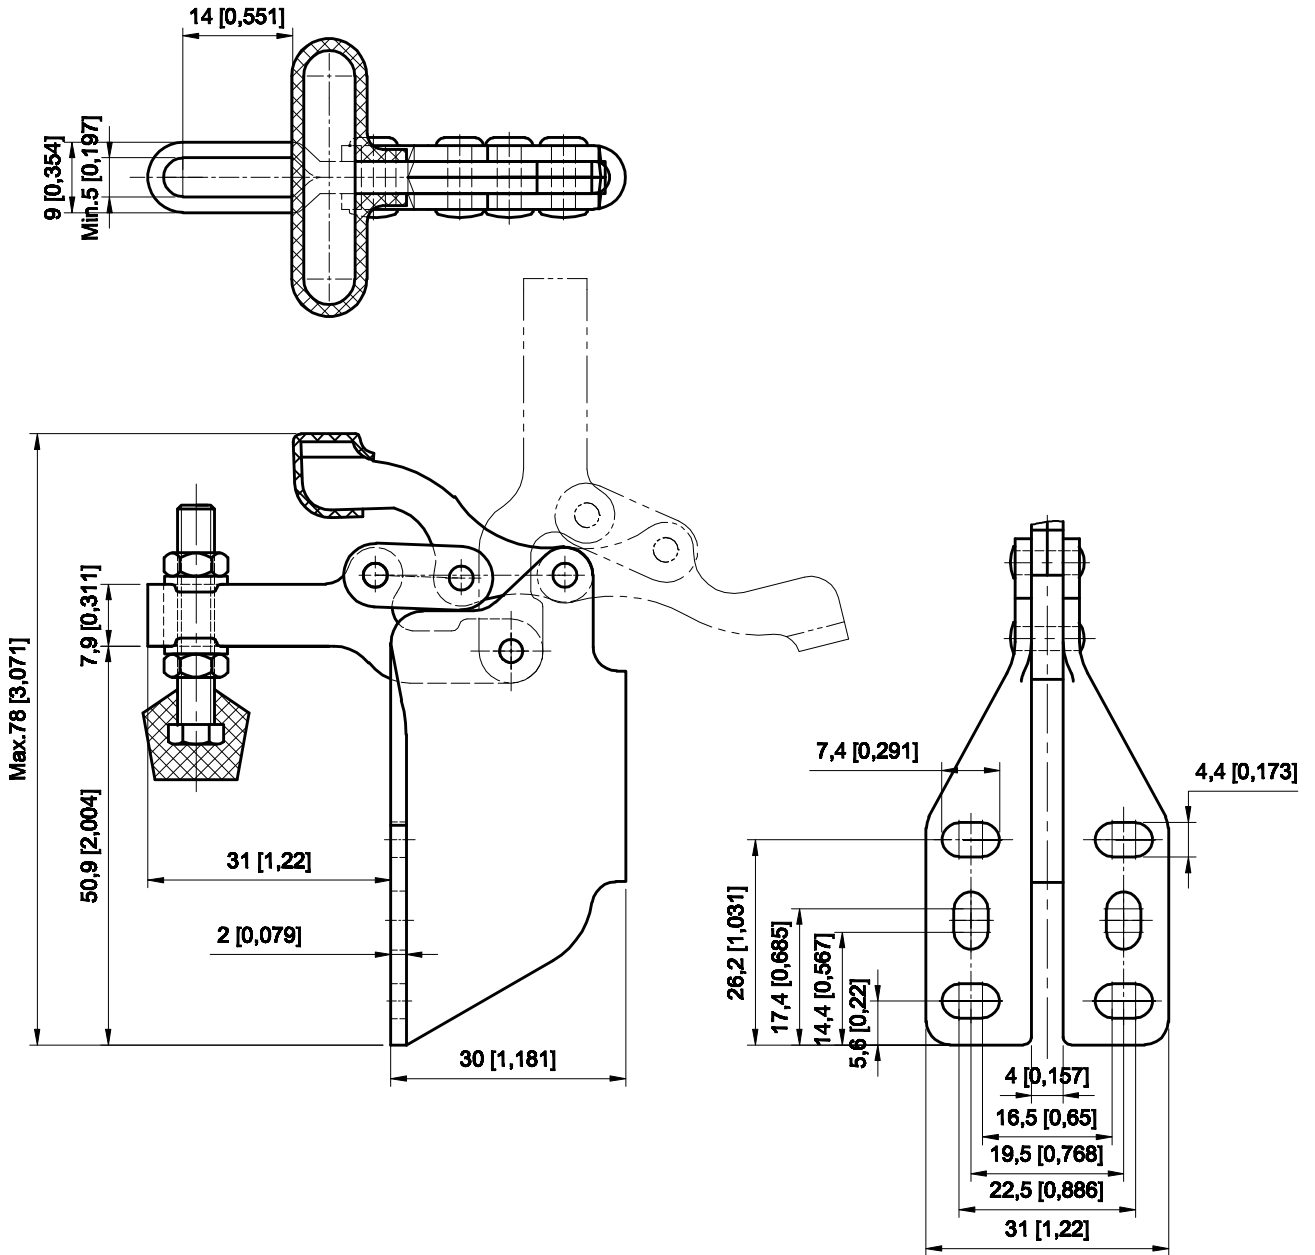

PART NUMBER: CH-13005-SM

BAR OPENS:90°

HANDLE OPENS:170°

SPINDLE SUPPLIED:CH-FC-10138