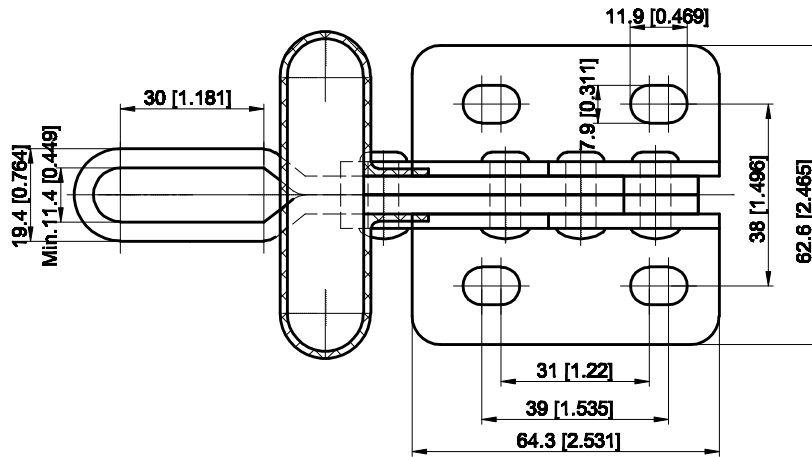

PART NUMBER: CH-13008

BAR OPENS:90°

HANDLE OPENS:170°

SPINDLE SUPPLIED:CH-FC-38312