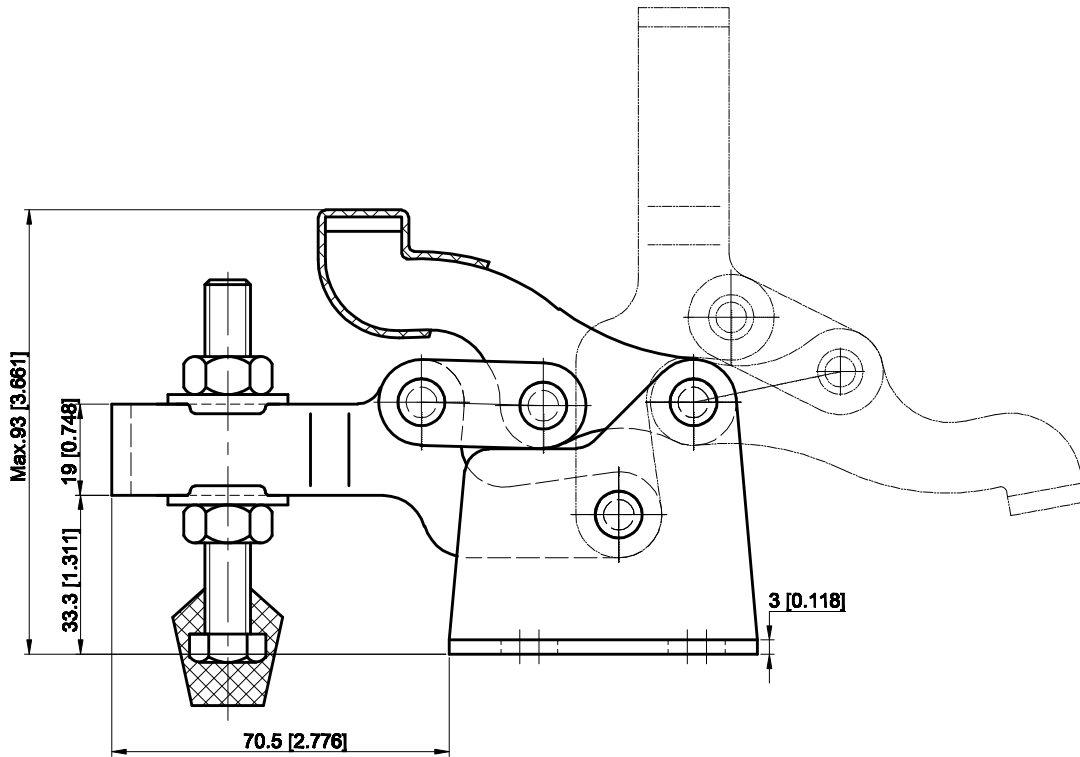

PART NUMBER: CH-13008

BAR OPENS:90°

HANDLE OPENS:170°

SPINDLE SUPPLIED:CH-FC-38312