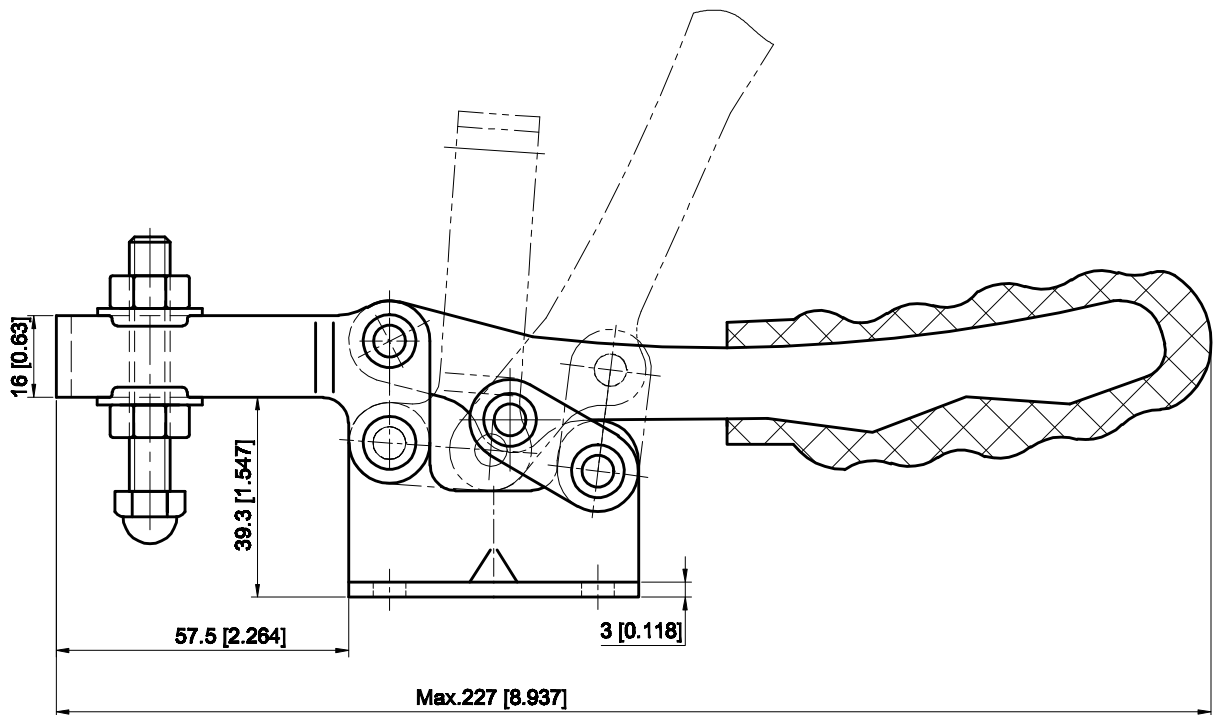

PART NUMBER: CH-203-P

BAR OPENS:85°  
HANDLE OPENS:58°  
SPINDLE SUPPLIED:CH-FC-56212