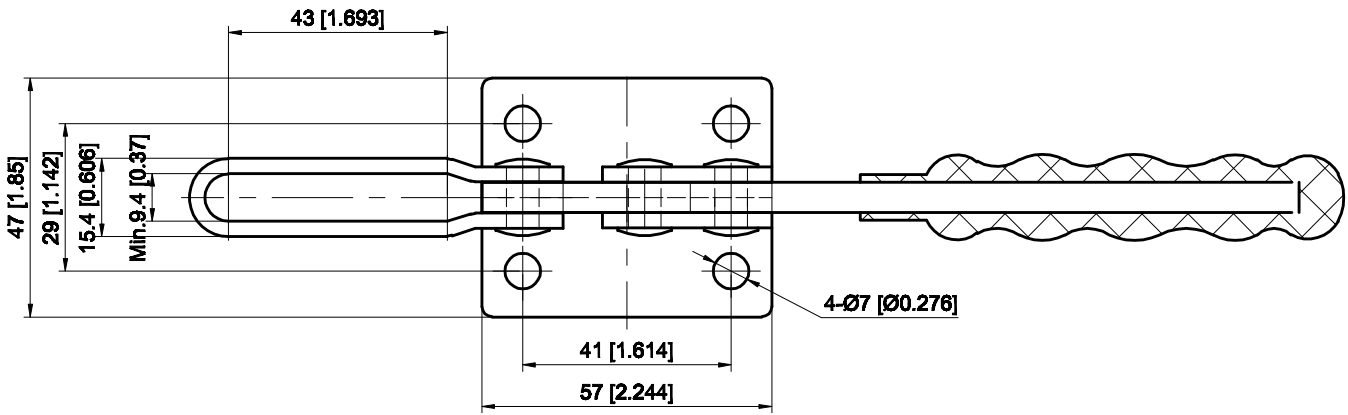

PART NUMBER: CH-203-P

BAR OPENS:85°  
HANDLE OPENS:58°  
SPINDLE SUPPLIED:CH-FC-56212