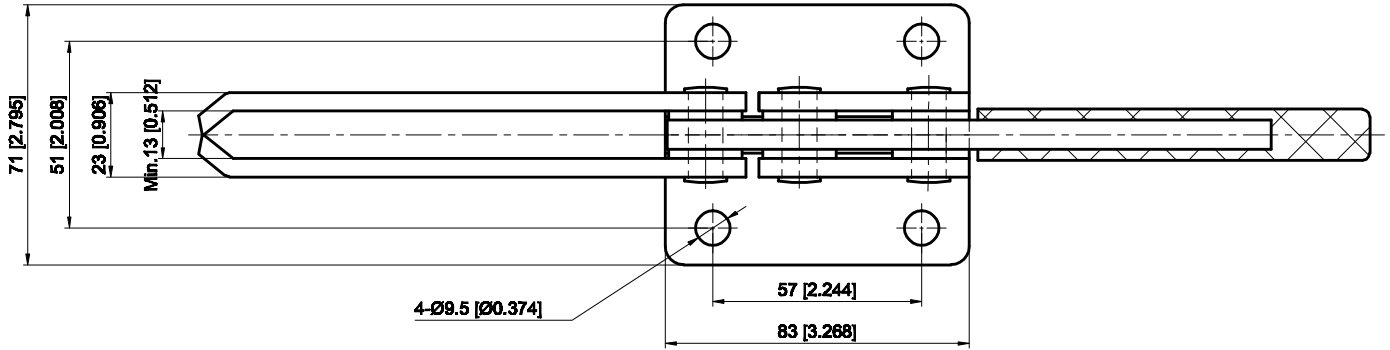

PART NUMBER: CH-204-GBLH

BAR OPENS:90°

HANDLE OPENS:94°

SPINDLE SUPPLIED:CH-SA-12300