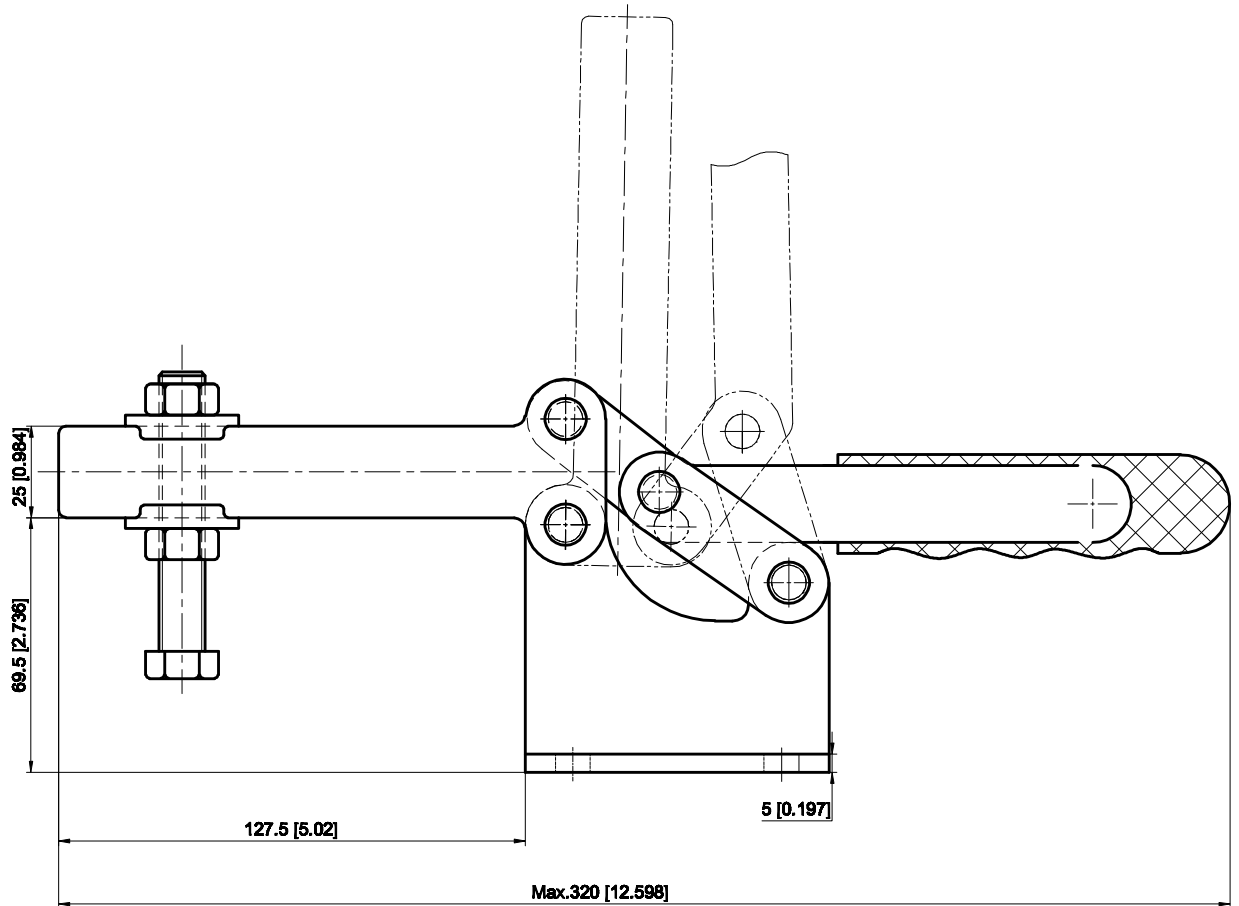

PART NUMBER: CH-204-GBLH

BAR OPENS:90°

HANDLE OPENS:94°

SPINDLE SUPPLIED:CH-SA-12300