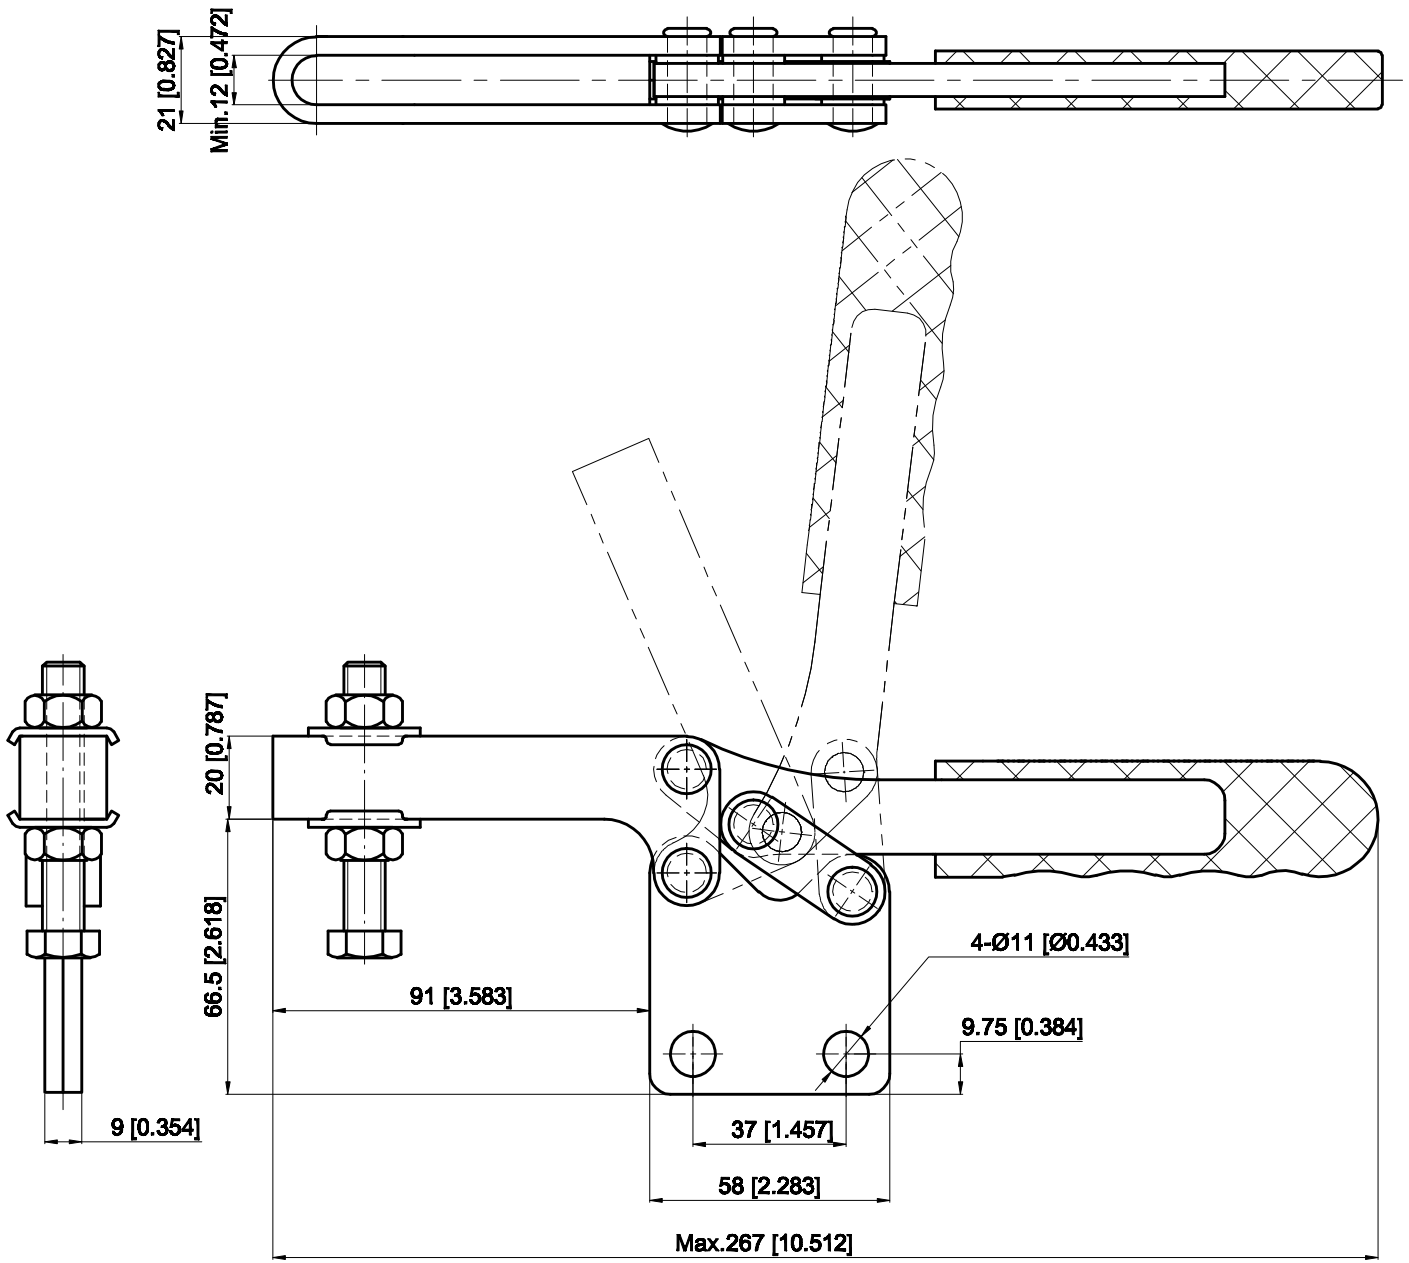

PART NUMBER: CH-22384

BAR OPENS:65°

HANDLE OPENS:85°

SPINDLE SUPPLIED:CH-SA-106515