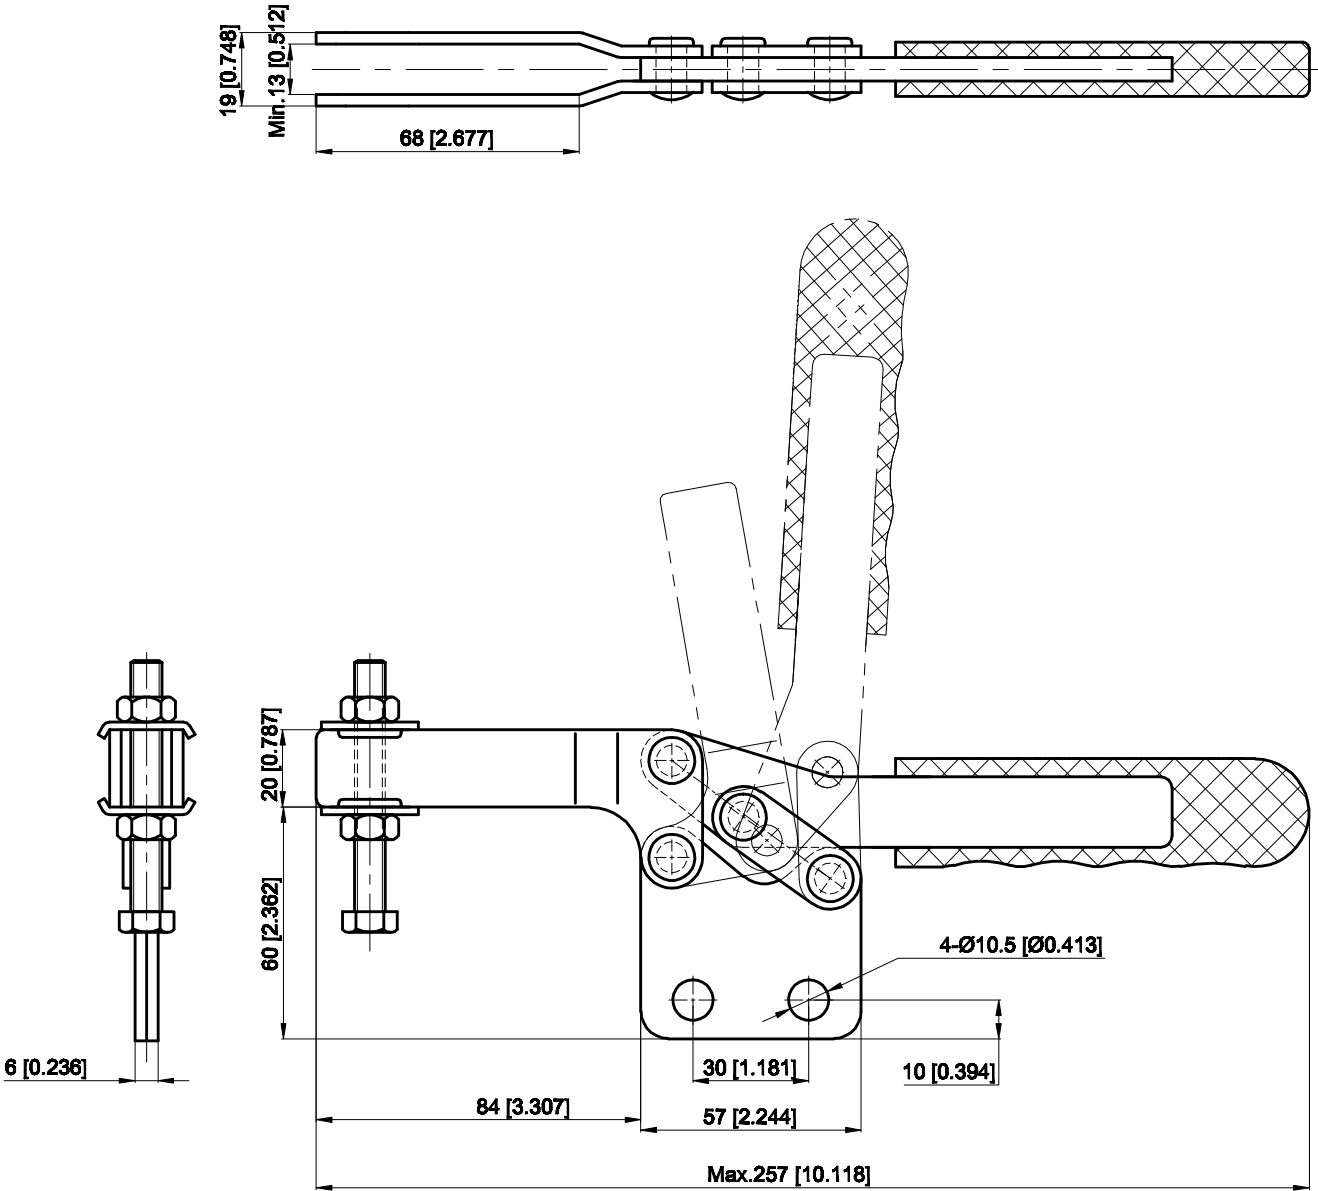

PART NUMBER: **CH-26382**

BAR OPENS:80°
HANDLE OPENS:86°
SPINDLE SUPPLIED:CH-SA-086512