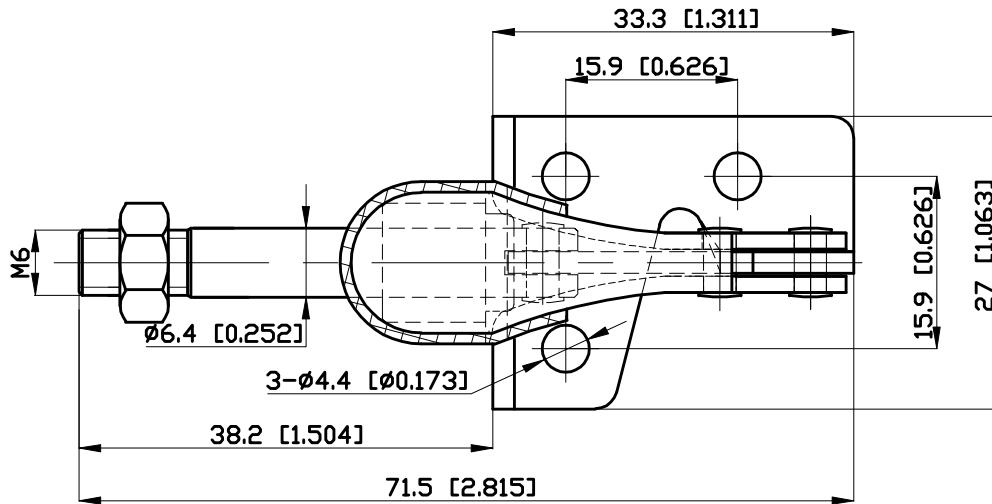

PART NUMBER: CH-301-BM

HANDLE OPENS 185°
PLUNGER STROKE 16.7mm