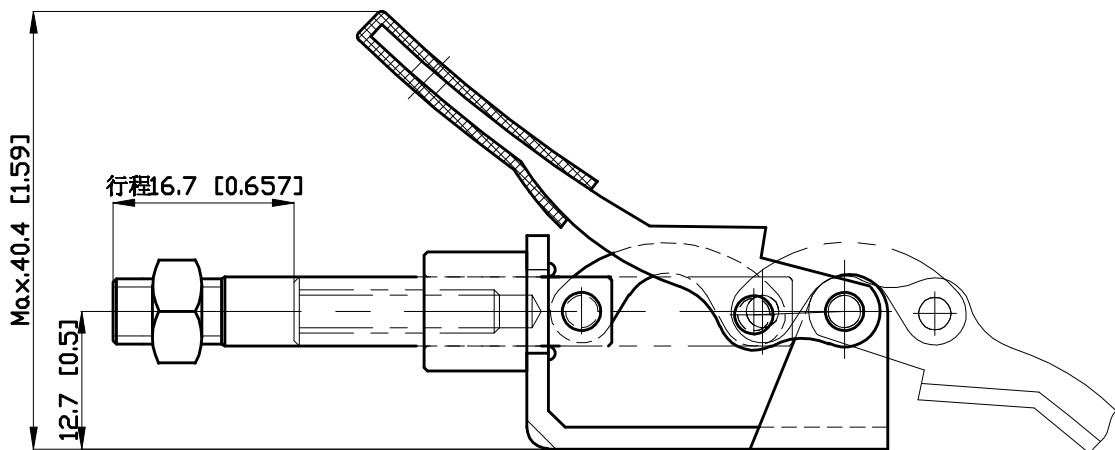

PART NUMBER: CH-301-BM

HANDLE OPENS 185°
PLUNGER STROKE 16.7mm