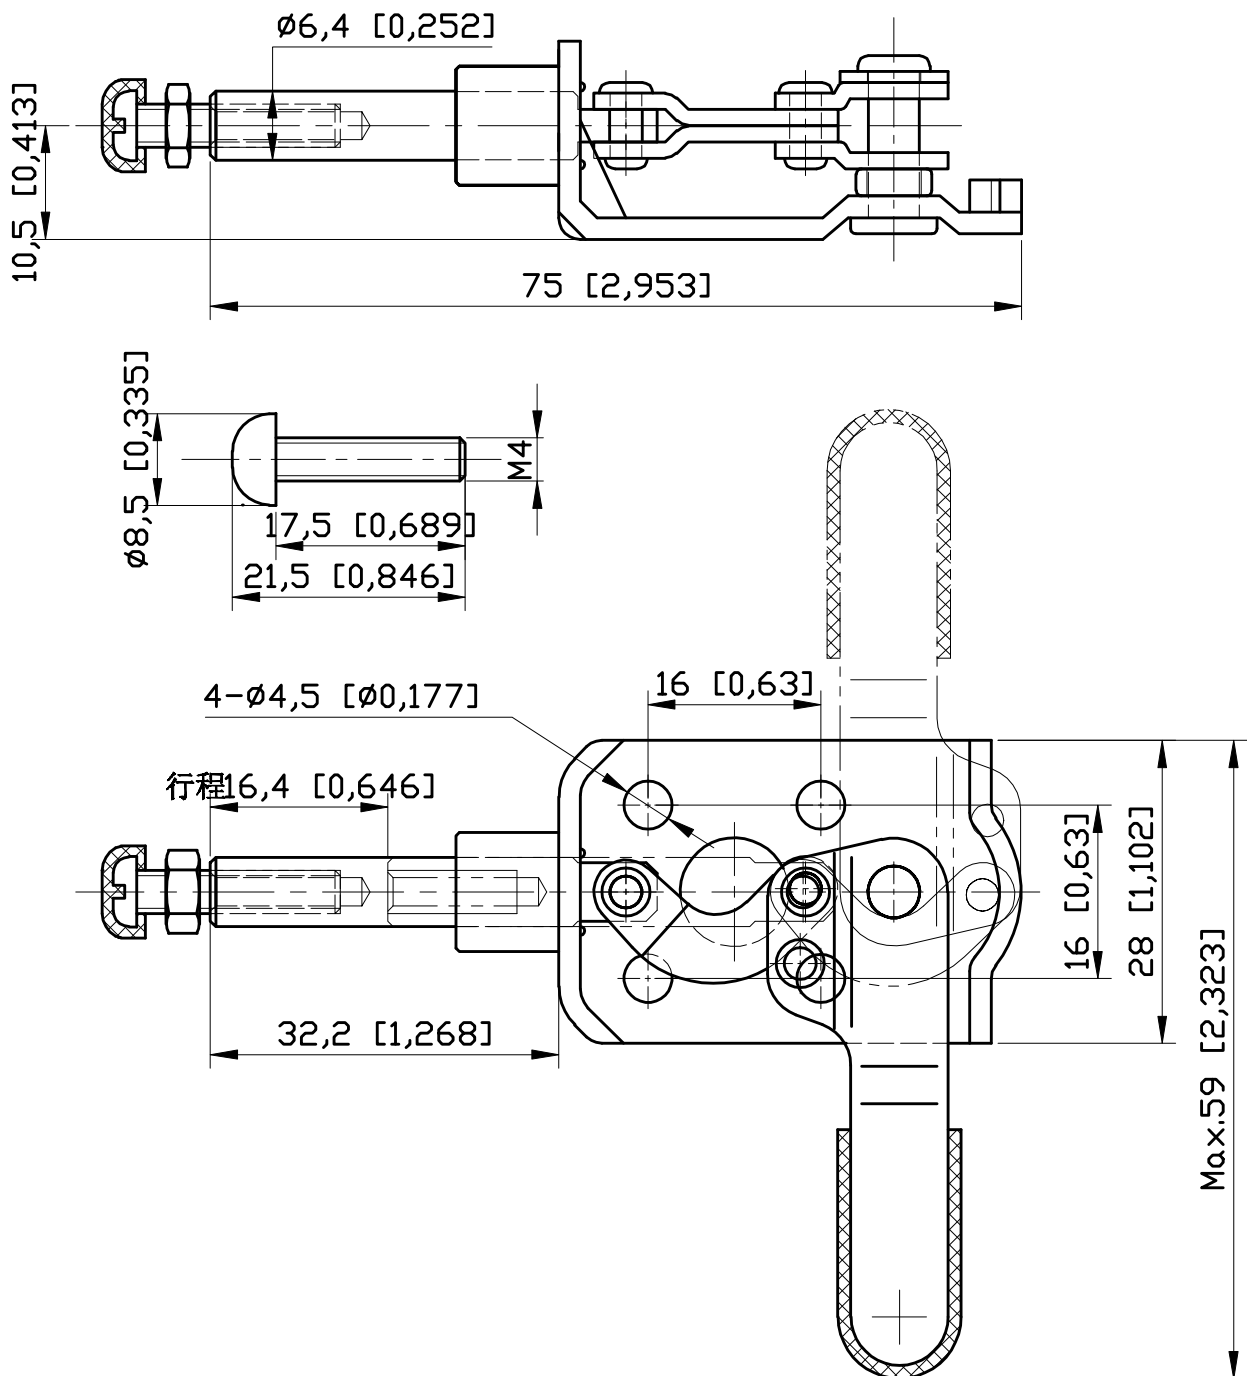

PART NUMBER: CH-301-CR

HANDLE OPENS 180°

PLUNGER STROKE 16.4mm

SPINDLE SUPPLIED:CH-FC-042007