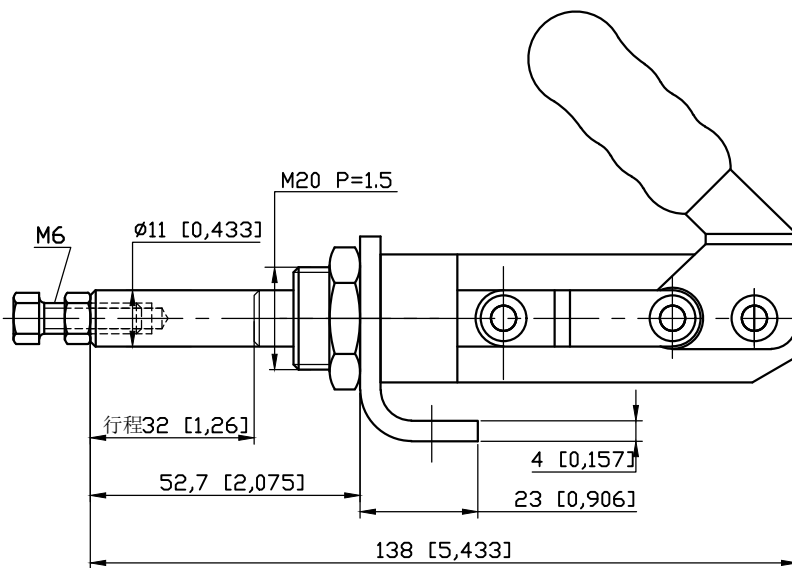

PART NUMBER: CH-30250

HANDLE OPENS 190°
PLUNGER STROKE 32mm
SPINDLE SUPPLIED:CH-SA-062010