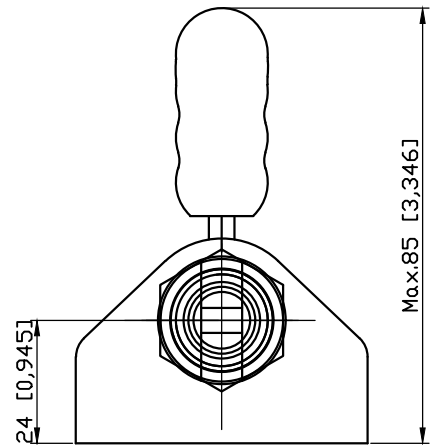

PART NUMBER: CH-30250

HANDLE OPENS 190°
PLUNGER STROKE 32mm
SPINDLE SUPPLIED:CH-SA-062010