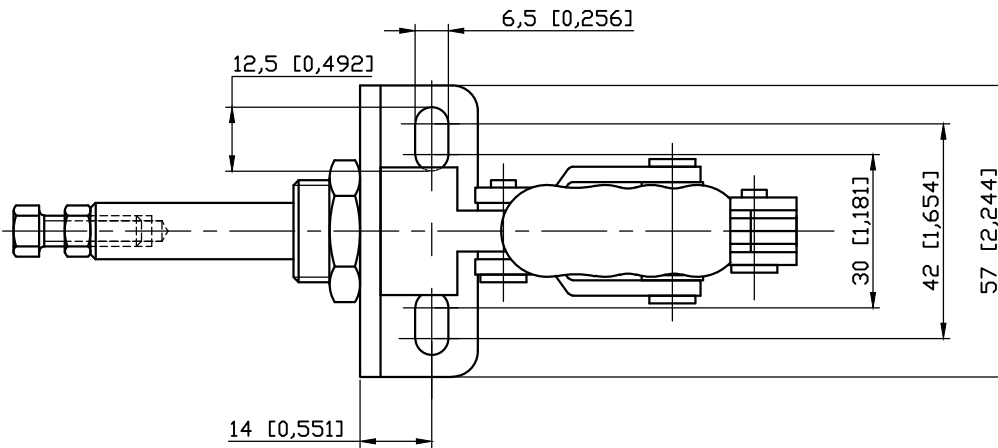

PART NUMBER: CH-30250

HANDLE OPENS 190°
PLUNGER STROKE 32mm
SPINDLE SUPPLIED:CH-SA-062010