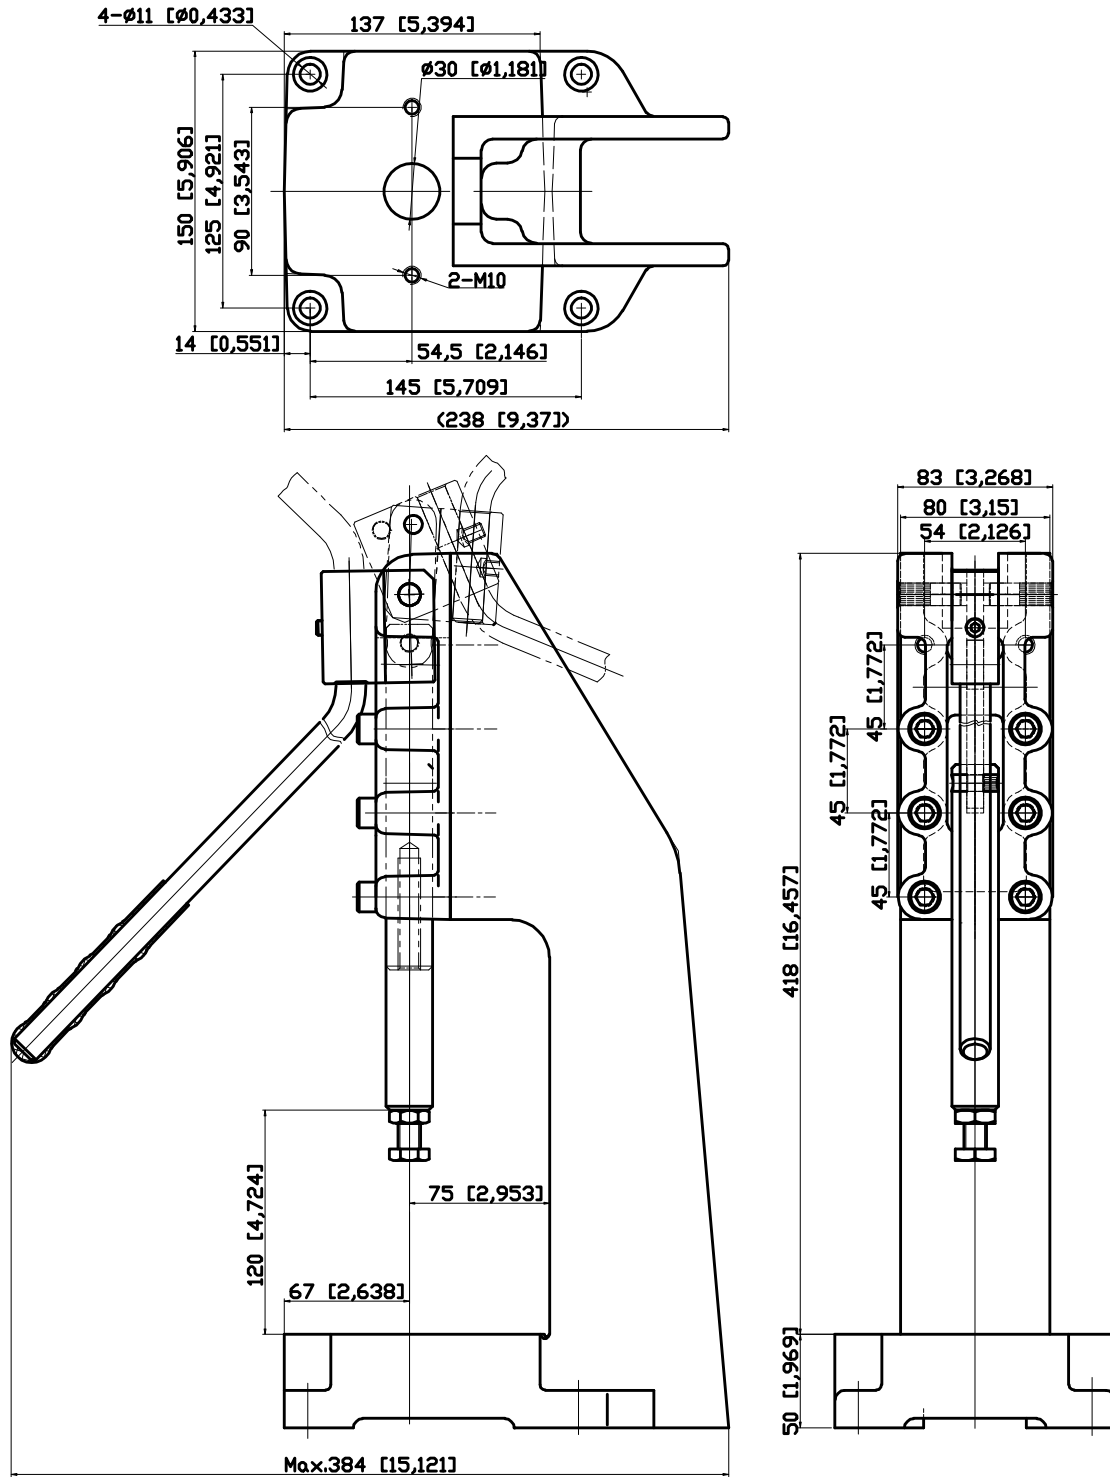

PART NUMBER: CH-32500PR

HANDLE OPENS 185°
PLUNGER STROKE 75mm
SPINDLE SUPPLIED:CH-SA-127517