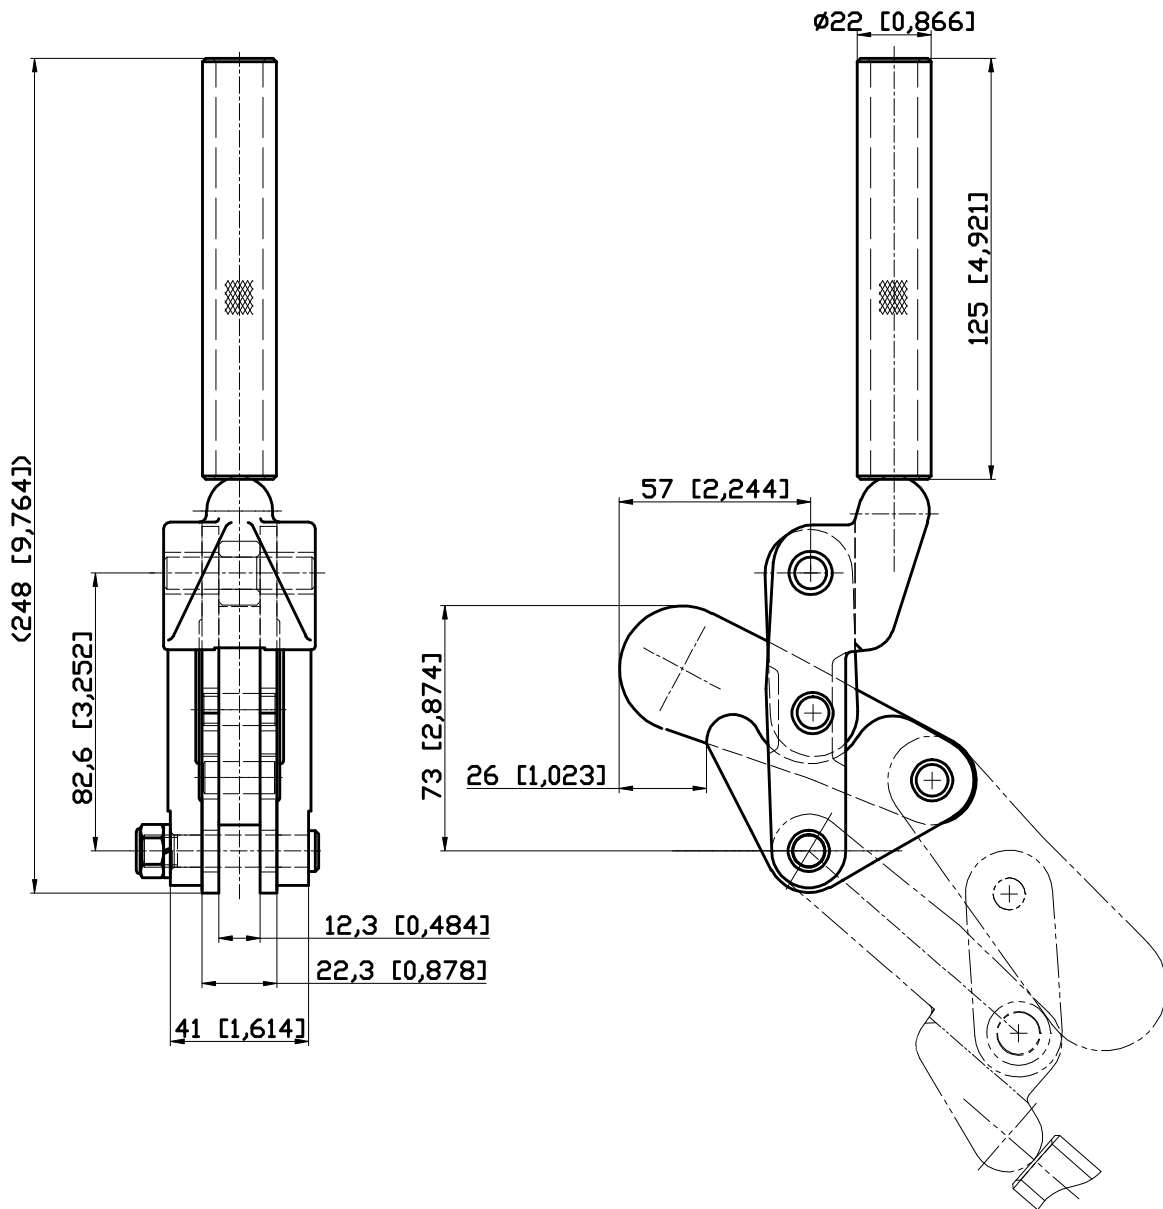

PART NUMBER: CH-70505

HANDLE OPENS 130°  
BAR OPENS 206°