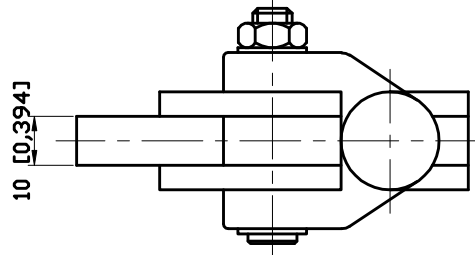

PART NUMBER: CH-70710

HANDLE OPENS 130°

BAR OPENS 205°