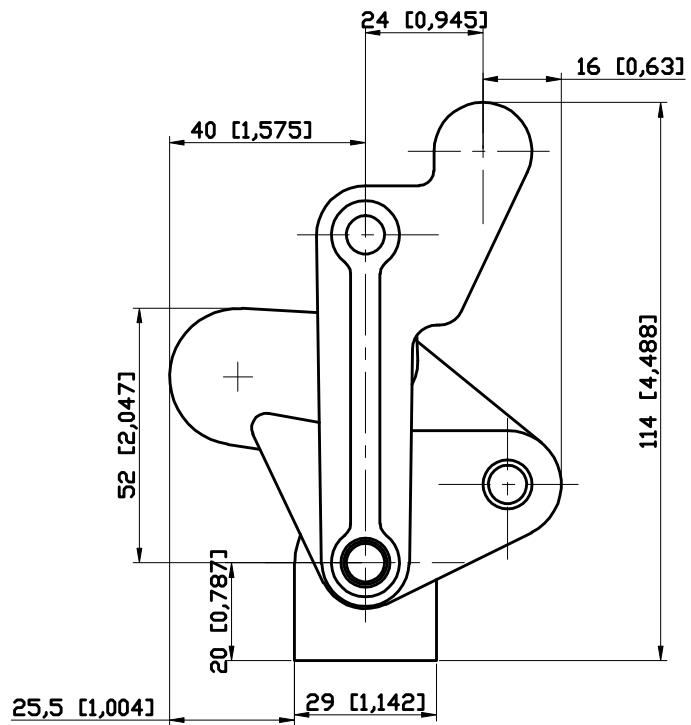

PART NUMBER: CH-70710

HANDLE OPENS 130°

BAR OPENS 205°