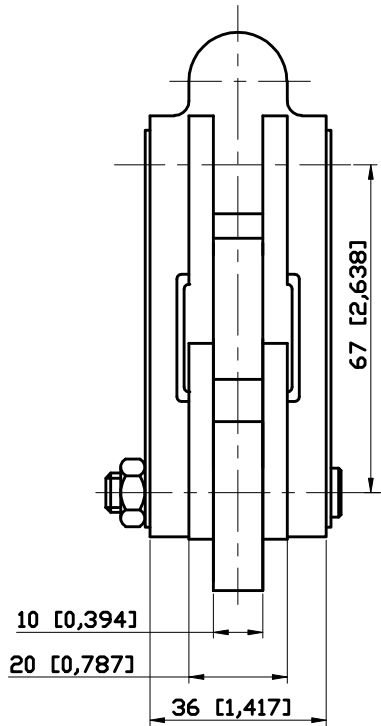

PART NUMBER: CH-70710

HANDLE OPENS 130°

BAR OPENS 205°