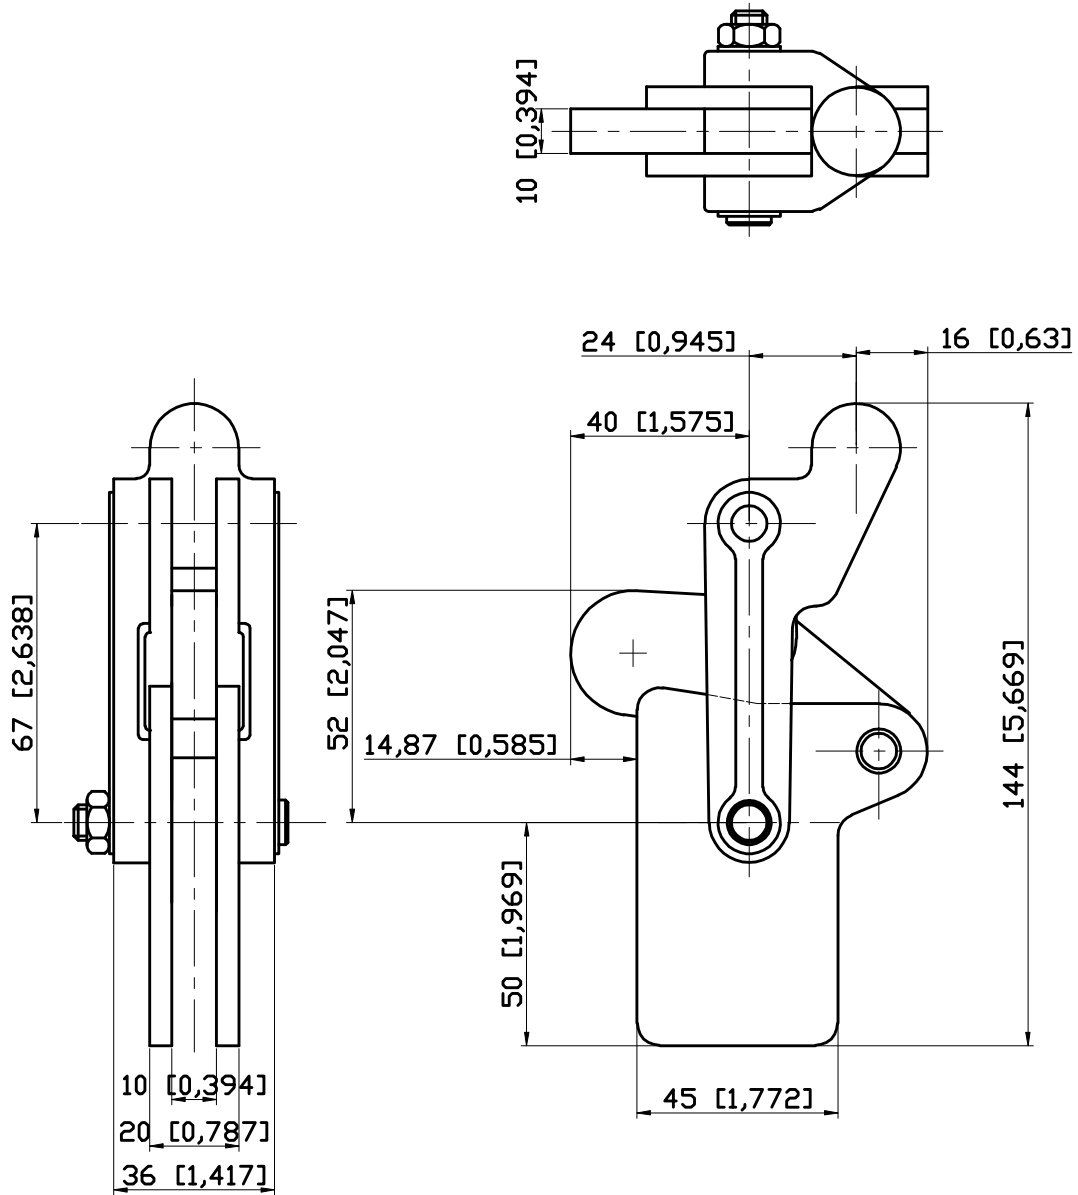

PART NUMBER: CH-70715

HANDLE OPENS 130°
BAR OPENS 205°