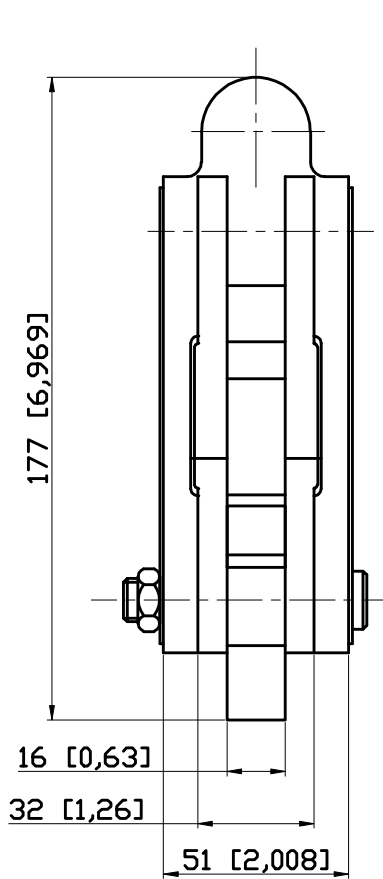

PART NUMBER: CH-72410

HANDLE OPENS 130°  
BAR OPENS 195°