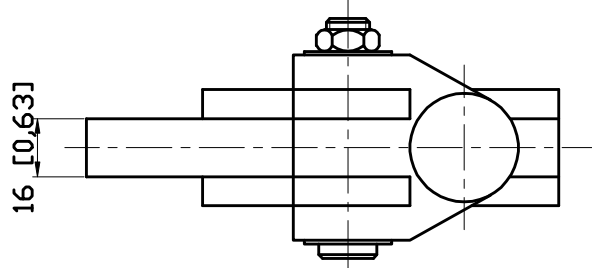

PART NUMBER: CH-72410

HANDLE OPENS 130°  
BAR OPENS 195°