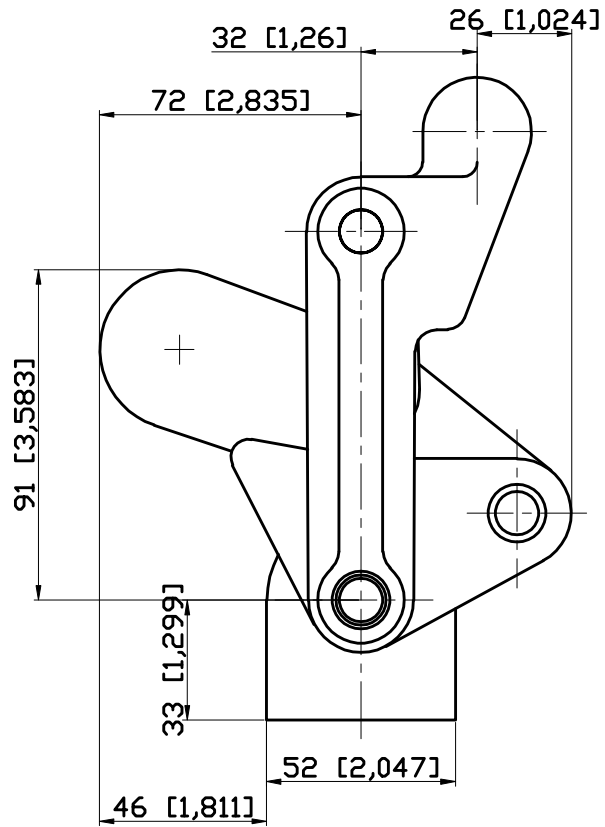

PART NUMBER: CH-72410

HANDLE OPENS 130°  
BAR OPENS 195°