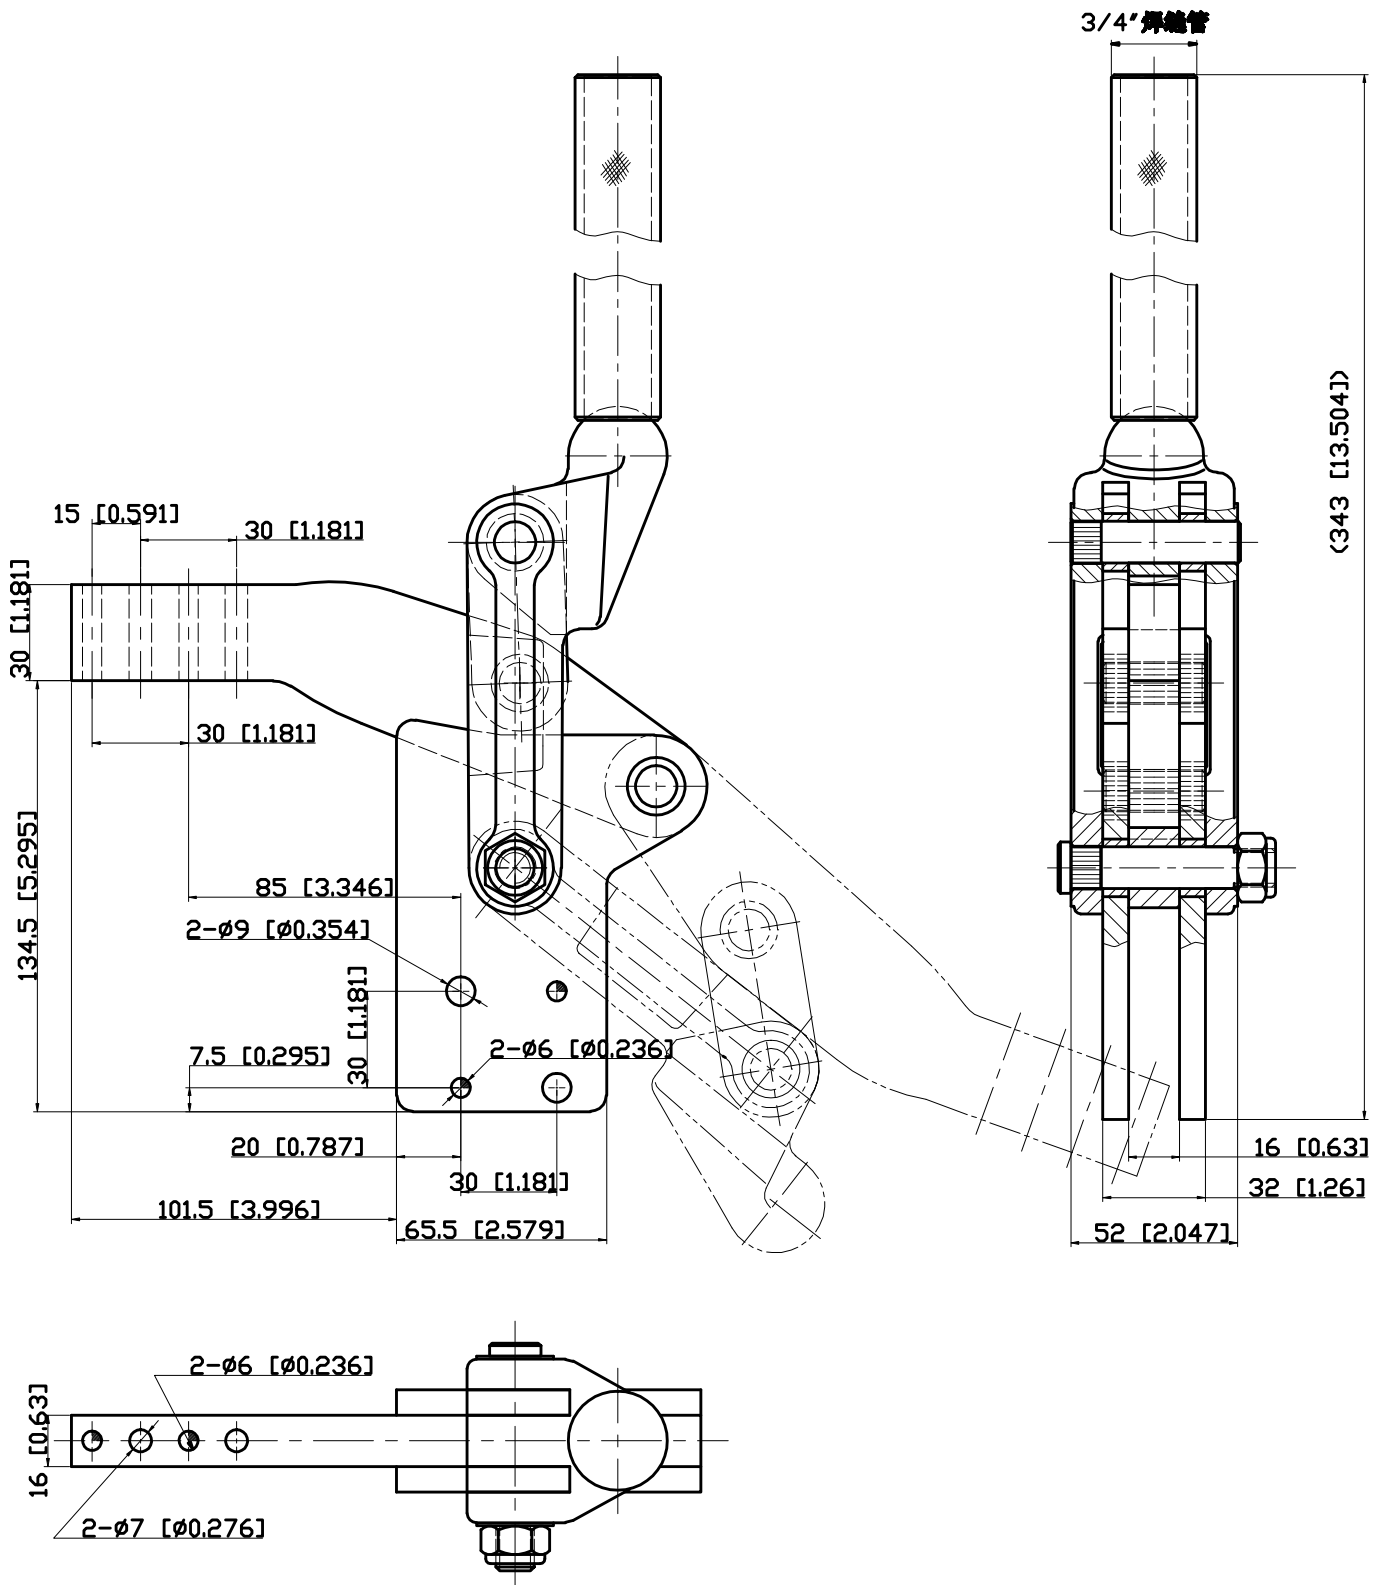

PART NUMBER: CH-72430A

HANDLE OPENS 128°  
BAR OPENS 200°